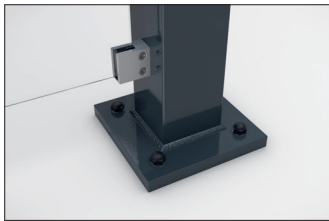

Passau P14

An aesthetic eye-catcher in the modern cityscape

Shelter system with elegant glazed pent roof construction. Rear and side walls of toughened safety glass. Type statics tested in advance.

Article number	EAN	Width	Height	Depth
102100354	4250366537085	6100 mm	2435 mm	2090 mm

Clear width	5900 mm
Clear height	2200 mm
Clear depth	1500 mm
Roof style	Pent roof
Roof type	Laminated safety glass
Colour	RAL 7016 - Anthracite grey
Base area	8,80 m ²
Mounting type	Floor mounting
Base material	Steel
Snow load	1,90 kN/m ²

The sleek and modern design of this shelter system makes it an attractive focal point in the cityscape. The large glass surfaces and elegant pent roof speak a contemporary language and are architecturally inspired by modern buildings. The Passau is perfectly suited as a person or bicycle shelter and due to the type testing it can be placed anywhere without additional static verification. The rear and side walls are made of toughened safety

glass, while the roof is made of laminated safety glass pursuant DIN 18008. Drainage is via ground level water spouts. The shelter is bolted and dowelled to the ground with base plates. Designed for durability and a long service life, the supporting structure is hot-dip galvanised and coated in environmentally friendly colours. Available in numerous RAL colours.