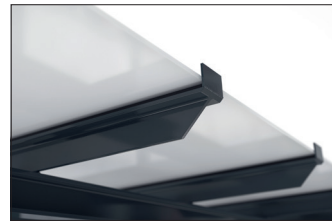

Passau P14

An aesthetic eye-catcher in the modern cityscape

Shelter system with elegant glazed pent roof construction. Rear and side walls of toughened safety glass. Type statics tested in advance.

Article number	EAN	Width	Height	Depth
102100354	4250366537085	6100 mm	2435 mm	2090 mm

Clear width	5900 mm
Clear height	2200 mm
Clear depth	1500 mm
Roof style	Pent roof
Roof type	Laminated safety glass
Colour	RAL 7016 - Anthracite grey
Base area	8,80 m ²
Mounting type	Floor mounting
Base material	Steel
Snow load	1,90 kN/m ²

The sleek and modern design of this shelter system makes it an attractive focal point in the cityscape. The large glass surfaces and elegant pent roof speak a contemporary language and are architecturally inspired by modern buildings. The Passau is perfectly suited as a person or bicycle shelter and due to the type testing it can be placed anywhere without additional static verification. The rear and side walls are made of toughened safety

glass, while the roof is made of laminated safety glass pursuant DIN 18008. Drainage is via ground level water spouts. The shelter is bolted and dowelled to the ground with base plates. Designed for durability and a long service life, the supporting structure is hot-dip galvanised and coated in environmentally friendly colours. Available in numerous RAL colours.