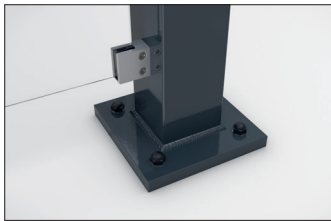

Passau P14 UP

An aesthetic eye-catcher in the modern cityscape

Shelter system with elegant glazed pent roof construction. Rear and side walls of toughened safety glass. Type statics tested in advance.

Article number	EAN	Width	Height	Depth
102100355	4250366537092	6100 mm	2635 mm	2090 mm

Clear width	5900 mm
Clear height	2200 mm
Clear depth	1500 mm
Roof style	Pent roof
Roof type	Laminated safety glass
Colour	RAL 7016 - Anthracite grey
Base area	8,80 m ²
Mounting type	Floor mounting
Base material	Steel
Snow load	1,90 kN/m ²

The sleek and modern design of this shelter system makes it an attractive focal point in the cityscape. The large glass surfaces and elegant pent roof speak a contemporary language and are architecturally inspired by modern buildings. The Passau is perfectly suited as a person or bicycle shelter and due to the type testing it can be placed anywhere without additional static verification. The rear and side walls are made of toughened safety

glass, while the roof is made of laminated safety glass pursuant DIN 18008. Drainage is via ground level water spouts. The shelter is bolted and dowelled to the ground with base plates. Designed for durability and a long service life, the supporting structure is hot-dip galvanised and coated in environmentally friendly colours. Available in numerous RAL colours.