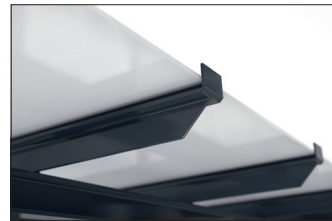

Passau P14 UP

An aesthetic eye-catcher in the modern cityscape

Shelter system with elegant glazed pent roof construction. Rear and side walls of toughened safety glass. Type statics tested in advance.

Article number	EAN	Width	Height	Depth
102100355	4250366537092	6100 mm	2635 mm	2090 mm

Clear width	5900 mm
Clear height	2200 mm
Clear depth	1500 mm
Roof style	Pent roof
Roof type	Laminated safety glass
Colour	RAL 7016 - Anthracite grey
Base area	8,80 m ²
Mounting type	Floor mounting
Base material	Steel
Snow load	1,90 kN/m ²

The sleek and modern design of this shelter system makes it an attractive focal point in the cityscape. The large glass surfaces and elegant pent roof speak a contemporary language and are architecturally inspired by modern buildings. The Passau is perfectly suited as a person or bicycle shelter and due to the type testing it can be placed anywhere without additional static verification. The rear and side walls are made of toughened safety

glass, while the roof is made of laminated safety glass pursuant DIN 18008. Drainage is via ground level water spouts. The shelter is bolted and dowelled to the ground with base plates. Designed for durability and a long service life, the supporting structure is hot-dip galvanised and coated in environmentally friendly colours. Available in numerous RAL colours.