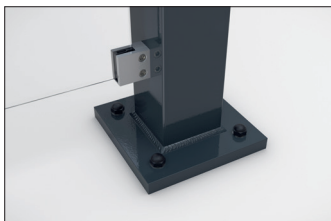

Passau P14 B

Elegant bicycle parking

Shelter system with elegant glazed pent roof construction. Rear and side walls of toughened safety glass. Type statics tested in advance.

Article number	EAN	Width	Height	Depth
102100360	4250366537146	6100 mm	2445 mm	2250 mm

Clear width	5900 mm
Clear height	2200 mm
Clear depth	1500 mm
Roof style	Pent roof
Roof type	Laminated safety glass
Colour	RAL 7016 - Anthracite grey
Base area	8,80 m ²
Mounting type	Floor mounting
Base material	Steel
Snow load	1,90 kN/m ²

The sleek and modern design of this shelter system makes it an attractive focal point in the cityscape. The large glass surfaces and elegant pent roof speak a contemporary language and are architecturally inspired by modern buildings. The Passau is perfectly suited as a person or bicycle shelter and due to the type testing it can be placed anywhere without additional static verification. The rear and side walls are made of toughened safety

glass, while the roof is made of laminated safety glass pursuant DIN 18008. Drainage is via ground level water spouts. The shelter is bolted and dowelled to the ground with base plates. Designed for durability and a long service life, the supporting structure is hot-dip galvanised and coated in environmentally friendly colours. Available in numerous RAL colours.