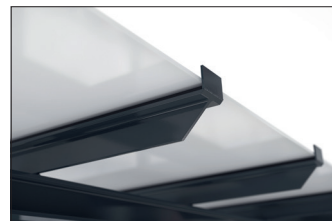

Passau P14 B

Elegant bicycle parking

Shelter system with elegant glazed pent roof construction. Rear and side walls of toughened safety glass. Type statics tested in advance.

Article number	EAN	Width	Height	Depth
102100360	4250366537146	6100 mm	2445 mm	2250 mm

Clear width	5900 mm
Clear height	2200 mm
Clear depth	1500 mm
Roof style	Pent roof
Roof type	Laminated safety glass
Colour	RAL 7016 - Anthracite grey
Base area	8,80 m ²
Mounting type	Floor mounting
Base material	Steel
Snow load	1,90 kN/m ²

The sleek and modern design of this shelter system makes it an attractive focal point in the cityscape. The large glass surfaces and elegant pent roof speak a contemporary language and are architecturally inspired by modern buildings. The Passau is perfectly suited as a person or bicycle shelter and due to the type testing it can be placed anywhere without additional static verification. The rear and side walls are made of toughened safety

glass, while the roof is made of laminated safety glass pursuant DIN 18008. Drainage is via ground level water spouts. The shelter is bolted and dowelled to the ground with base plates. Designed for durability and a long service life, the supporting structure is hot-dip galvanised and coated in environmentally friendly colours. Available in numerous RAL colours.