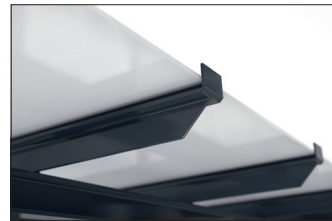

Passau P22 BS

An elegant shelter you assemble yourself

Shelter system with elegant glazed pent roof for self-assembly. Toughened safety glass walls.

Article number	EAN	Width	Height	Depth
102100362	4250366537160	3100 mm	2445 mm	4420 mm

Clear width	2900 mm
Clear height	2200 mm
Roof style	Pent roof
Roof type	Laminated safety glass
Colour	RAL 7016 - Anthracite grey
Base area	8,90 m ²
Mounting type	Floor mounting
Base material	Steel
Snow load	1,90 kN/m ²

The sleek and modern design of this shelter system makes it an attractive focal point in the cityscape. The large glass surfaces and elegant pent roof speak a contemporary language and are architecturally inspired by modern buildings. The Passau is perfectly suited as a person or bicycle shelter. The rear and side walls are made of toughened safety glass, while the roof is made of laminated safety glass pursuant DIN 18008. Drainage is via

ground level water spouts. The shelter is bolted and dowelled to the ground with base plates. Designed for durability and a long service life, the supporting structure is hot-dip galvanised and coated in environmentally friendly colours. Available in numerous RAL colours. As a kit for assembly on site. A double-sided version is possible.