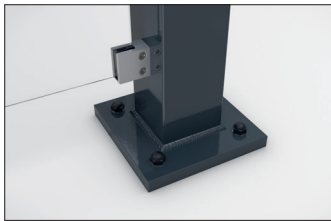

Passau P22 BS

An elegant shelter you assemble yourself

Shelter system with elegant glazed pent roof for self-assembly. Toughened safety glass walls.

Article number	EAN	Width	Height	Depth
102100362	4250366537160	3100 mm	2445 mm	4420 mm

Clear width	2900 mm
Clear height	2200 mm
Roof style	Pent roof
Roof type	Laminated safety glass
Colour	RAL 7016 - Anthracite grey
Base area	8,90 m ²
Mounting type	Floor mounting
Base material	Steel
Snow load	1,90 kN/m ²

The sleek and modern design of this shelter system makes it an attractive focal point in the cityscape. The large glass surfaces and elegant pent roof speak a contemporary language and are architecturally inspired by modern buildings. The Passau is perfectly suited as a person or bicycle shelter. The rear and side walls are made of toughened safety glass, while the roof is made of laminated safety glass pursuant DIN 18008. Drainage is via

ground level water spouts. The shelter is bolted and dowelled to the ground with base plates. Designed for durability and a long service life, the supporting structure is hot-dip galvanised and coated in environmentally friendly colours. Available in numerous RAL colours. As a kit for assembly on site. A double-sided version is possible.