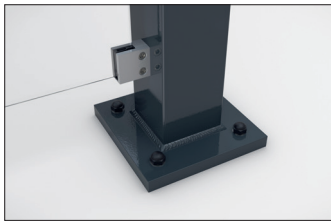

Passau P22 BS UP

An elegant shelter you assemble yourself

Shelter system with elegant glazed pent roof for self-assembly. Toughened safety glass walls.

Article number	EAN	Width	Height	Depth
102100363	4250366537177	3100 mm	2635 mm	4420 mm

Clear width	2900 mm
Clear height	2200 mm
Roof style	Pent roof
Roof type	Laminated safety glass
Colour	RAL 7016 - Anthracite grey
Base area	8,90 m ²
Mounting type	Floor mounting
Base material	Steel
Snow load	1,90 kN/m ²

The sleek and modern design of this shelter system makes it an attractive focal point in the cityscape. The large glass surfaces and elegant pent roof speak a contemporary language and are architecturally inspired by modern buildings. The Passau is perfectly suited as a person or bicycle shelter. The rear and side walls are made of toughened safety glass, while the roof is made of laminated safety glass pursuant DIN 18008. Drainage is via

ground level water spouts. The shelter is bolted and dowelled to the ground with base plates. Designed for durability and a long service life, the supporting structure is hot-dip galvanised and coated in environmentally friendly colours. Available in numerous RAL colours. As a kit for assembly on site. A double-sided version is possible.