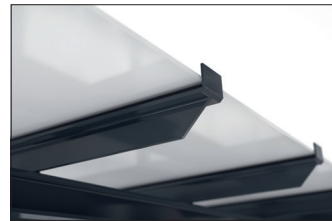

Passau P22 BS UP

An elegant shelter you assemble yourself

Shelter system with elegant glazed pent roof for self-assembly. Toughened safety glass walls.

Article number	EAN	Width	Height	Depth
102100363	4250366537177	3100 mm	2635 mm	4420 mm

Clear width	2900 mm
Clear height	2200 mm
Roof style	Pent roof
Roof type	Laminated safety glass
Colour	RAL 7016 - Anthracite grey
Base area	8,90 m ²
Mounting type	Floor mounting
Base material	Steel
Snow load	1,90 kN/m ²

The sleek and modern design of this shelter system makes it an attractive focal point in the cityscape. The large glass surfaces and elegant pent roof speak a contemporary language and are architecturally inspired by modern buildings. The Passau is perfectly suited as a person or bicycle shelter. The rear and side walls are made of toughened safety glass, while the roof is made of laminated safety glass pursuant DIN 18008. Drainage is via

ground level water spouts. The shelter is bolted and dowelled to the ground with base plates. Designed for durability and a long service life, the supporting structure is hot-dip galvanised and coated in environmentally friendly colours. Available in numerous RAL colours. As a kit for assembly on site. A double-sided version is possible.