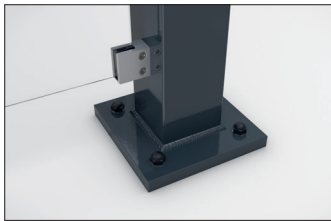

Passau P23 BS

An elegant shelter you assemble yourself

Shelter system with elegant glazed pent roof for self-assembly. Toughened safety glass walls.

Article number	EAN	Width	Height	Depth
102100364	4250366537184	4600 mm	2445 mm	4420 mm

Clear width	4400 mm
Clear height	2200 mm
Roof style	Pent roof
Roof type	Laminated safety glass
Colour	RAL 7016 - Anthracite grey
Base area	13,60 m ²
Mounting type	Floor mounting
Base material	Steel
Snow load	1,90 kN/m ²

The sleek and modern design of this shelter system makes it an attractive focal point in the cityscape. The large glass surfaces and elegant pent roof speak a contemporary language and are architecturally inspired by modern buildings. The Passau is perfectly suited as a person or bicycle shelter. The rear and side walls are made of toughened safety glass, while the roof is made of laminated safety glass pursuant DIN 18008. Drainage is via

ground level water spouts. The shelter is bolted and dowelled to the ground with base plates. Designed for durability and a long service life, the supporting structure is hot-dip galvanised and coated in environmentally friendly colours. Available in numerous RAL colours. As a kit for assembly on site. A double-sided version is possible.