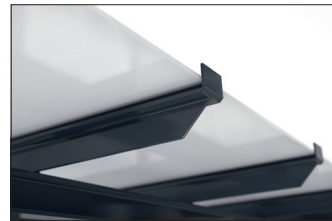

Passau P23 BS

An elegant shelter you assemble yourself

Shelter system with elegant glazed pent roof for self-assembly. Toughened safety glass walls.

Article number	EAN	Width	Height	Depth
102100364	4250366537184	4600 mm	2445 mm	4420 mm

Clear width	4400 mm
Clear height	2200 mm
Roof style	Pent roof
Roof type	Laminated safety glass
Colour	RAL 7016 - Anthracite grey
Base area	13,60 m ²
Mounting type	Floor mounting
Base material	Steel
Snow load	1,90 kN/m ²

The sleek and modern design of this shelter system makes it an attractive focal point in the cityscape. The large glass surfaces and elegant pent roof speak a contemporary language and are architecturally inspired by modern buildings. The Passau is perfectly suited as a person or bicycle shelter. The rear and side walls are made of toughened safety glass, while the roof is made of laminated safety glass pursuant DIN 18008. Drainage is via

ground level water spouts. The shelter is bolted and dowelled to the ground with base plates. Designed for durability and a long service life, the supporting structure is hot-dip galvanised and coated in environmentally friendly colours. Available in numerous RAL colours. As a kit for assembly on site. A double-sided version is possible.