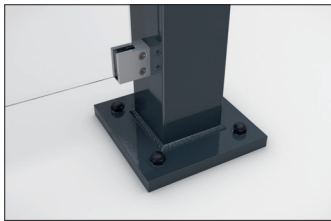

Passau P23 BS UP

An elegant shelter you assemble yourself

Shelter system with elegant glazed pent roof for self-assembly. Toughened safety glass walls.

Article number	EAN	Width	Height	Depth
102100365	4250366537191	4600 mm	2635 mm	4420 mm

Clear width	4400 mm
Clear height	2200 mm
Roof style	Pent roof
Roof type	Laminated safety glass
Colour	RAL 7016 - Anthracite grey
Base area	13,60 m ²
Mounting type	Floor mounting
Base material	Steel
Snow load	1,90 kN/m ²

The sleek and modern design of this shelter system makes it an attractive focal point in the cityscape. The large glass surfaces and elegant pent roof speak a contemporary language and are architecturally inspired by modern buildings. The Passau is perfectly suited as a person or bicycle shelter. The rear and side walls are made of toughened safety glass, while the roof is made of laminated safety glass pursuant DIN 18008. Drainage is via

ground level water spouts. The shelter is bolted and dowelled to the ground with base plates. Designed for durability and a long service life, the supporting structure is hot-dip galvanised and coated in environmentally friendly colours. Available in numerous RAL colours. As a kit for assembly on site. A double-sided version is possible.