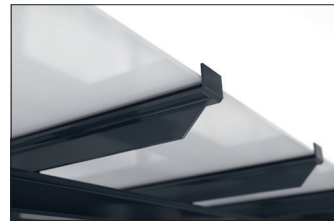

Passau P23 BS UP

An elegant shelter you assemble yourself

Shelter system with elegant glazed pent roof for self-assembly. Toughened safety glass walls.

Article number	EAN	Width	Height	Depth
102100365	4250366537191	4600 mm	2635 mm	4420 mm

Clear width	4400 mm
Clear height	2200 mm
Roof style	Pent roof
Roof type	Laminated safety glass
Colour	RAL 7016 - Anthracite grey
Base area	13,60 m ²
Mounting type	Floor mounting
Base material	Steel
Snow load	1,90 kN/m ²

The sleek and modern design of this shelter system makes it an attractive focal point in the cityscape. The large glass surfaces and elegant pent roof speak a contemporary language and are architecturally inspired by modern buildings. The Passau is perfectly suited as a person or bicycle shelter. The rear and side walls are made of toughened safety glass, while the roof is made of laminated safety glass pursuant DIN 18008. Drainage is via

ground level water spouts. The shelter is bolted and dowelled to the ground with base plates. Designed for durability and a long service life, the supporting structure is hot-dip galvanised and coated in environmentally friendly colours. Available in numerous RAL colours. As a kit for assembly on site. A double-sided version is possible.