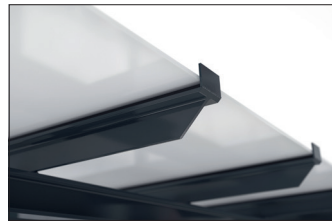

Passau P24 BS

An elegant shelter you assemble yourself

Shelter system with elegant glazed pent roof for self-assembly. Toughened safety glass walls.

Article number	EAN	Width	Height	Depth
102100366	4250366537207	6100 mm	2445 mm	4420 mm

Clear width	5900 mm
Clear height	2200 mm
Roof style	Pent roof
Roof type	Laminated safety glass
Colour	RAL 7016 - Anthracite grey
Base area	18,20 m ²
Mounting type	Floor mounting
Base material	Steel
Snow load	1,90 kN/m ²

The sleek and modern design of this shelter system makes it an attractive focal point in the cityscape. The large glass surfaces and elegant pent roof speak a contemporary language and are architecturally inspired by modern buildings. The Passau is perfectly suited as a person or bicycle shelter. The rear and side walls are made of toughened safety glass, while the roof is made of laminated safety glass pursuant DIN 18008. Drainage is via

ground level water spouts. The shelter is bolted and dowelled to the ground with base plates. Designed for durability and a long service life, the supporting structure is hot-dip galvanised and coated in environmentally friendly colours. Available in numerous RAL colours. As a kit for assembly on site. A double-sided version is possible.