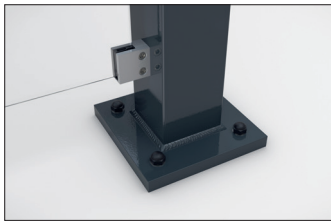

Passau P24 BS

An elegant shelter you assemble yourself

Shelter system with elegant glazed pent roof for self-assembly. Toughened safety glass walls.

Article number	EAN	Width	Height	Depth
102100366	4250366537207	6100 mm	2445 mm	4420 mm

Clear width	5900 mm
Clear height	2200 mm
Roof style	Pent roof
Roof type	Laminated safety glass
Colour	RAL 7016 - Anthracite grey
Base area	18,20 m ²
Mounting type	Floor mounting
Base material	Steel
Snow load	1,90 kN/m ²

The sleek and modern design of this shelter system makes it an attractive focal point in the cityscape. The large glass surfaces and elegant pent roof speak a contemporary language and are architecturally inspired by modern buildings. The Passau is perfectly suited as a person or bicycle shelter. The rear and side walls are made of toughened safety glass, while the roof is made of laminated safety glass pursuant DIN 18008. Drainage is via

ground level water spouts. The shelter is bolted and dowelled to the ground with base plates. Designed for durability and a long service life, the supporting structure is hot-dip galvanised and coated in environmentally friendly colours. Available in numerous RAL colours. As a kit for assembly on site. A double-sided version is possible.