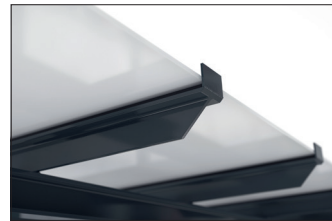

Passau P24 BS UP

An elegant shelter you assemble yourself

Shelter system with elegant glazed pent roof for self-assembly. Toughened safety glass walls.

Article number	EAN	Width	Height	Depth
102100367	4250366537214	6100 mm	2635 mm	4420 mm

Clear width	5900 mm
Clear height	2200 mm
Roof style	Pent roof
Roof type	Laminated safety glass
Colour	RAL 7016 - Anthracite grey
Base area	18,20 m ²
Mounting type	Floor mounting
Base material	Steel
Snow load	1,90 kN/m ²

The sleek and modern design of this shelter system makes it an attractive focal point in the cityscape. The large glass surfaces and elegant pent roof speak a contemporary language and are architecturally inspired by modern buildings. The Passau is perfectly suited as a person or bicycle shelter. The rear and side walls are made of toughened safety glass, while the roof is made of laminated safety glass pursuant DIN 18008. Drainage is via

ground level water spouts. The shelter is bolted and dowelled to the ground with base plates. Designed for durability and a long service life, the supporting structure is hot-dip galvanised and coated in environmentally friendly colours. Available in numerous RAL colours. As a kit for assembly on site. A double-sided version is possible.