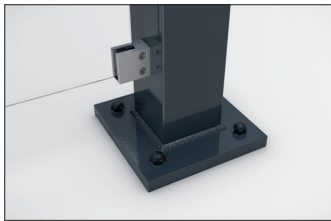

Passau P24 BS UP

An elegant shelter you assemble yourself

Shelter system with elegant glazed pent roof for self-assembly. Toughened safety glass walls.

Article number	EAN	Width	Height	Depth
102100367	4250366537214	6100 mm	2635 mm	4420 mm

Clear width	5900 mm
Clear height	2200 mm
Roof style	Pent roof
Roof type	Laminated safety glass
Colour	RAL 7016 - Anthracite grey
Base area	18,20 m ²
Mounting type	Floor mounting
Base material	Steel
Snow load	1,90 kN/m ²

The sleek and modern design of this shelter system makes it an attractive focal point in the cityscape. The large glass surfaces and elegant pent roof speak a contemporary language and are architecturally inspired by modern buildings. The Passau is perfectly suited as a person or bicycle shelter. The rear and side walls are made of toughened safety glass, while the roof is made of laminated safety glass pursuant DIN 18008. Drainage is via

ground level water spouts. The shelter is bolted and dowelled to the ground with base plates. Designed for durability and a long service life, the supporting structure is hot-dip galvanised and coated in environmentally friendly colours. Available in numerous RAL colours. As a kit for assembly on site. A double-sided version is possible.