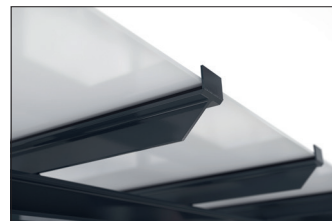

Passau P12 BS UP

An elegant shelter you assemble yourself

Shelter system with elegant glazed pent roof for self-assembly. Toughened safety glass walls.

Article number	EAN	Width	Height	Depth
102100373		3100 mm	2635 mm	2090 mm

Clear width	2900 mm
Clear height	2200 mm
Roof style	Pent roof
Roof type	Laminated safety glass
Colour	RAL 7016 - Anthracite grey
Base area	4,30 m ²
Mounting type	Floor mounting
Base material	Steel
Snow load	1,90 kN/m ²

The sleek and modern design of this shelter system makes it an attractive focal point in the cityscape. The large glass surfaces and elegant pent roof speak a contemporary language and are architecturally inspired by modern buildings. The Passau is perfectly suited as a person or bicycle shelter. The rear and side walls are made of toughened safety glass, while the roof is made of laminated safety glass pursuant DIN 18008. Drainage is via

ground level water spouts. The shelter is bolted and dowelled to the ground with base plates. Designed for durability and a long service life, the supporting structure is hot-dip galvanised and coated in environmentally friendly colours. Available in numerous RAL colours. As a kit for assembly on site. A double-sided version is possible.