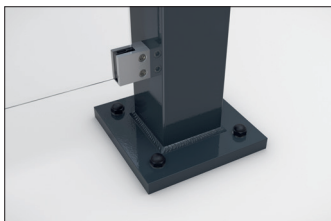

Passau P12 BS UP

An elegant shelter you assemble yourself

Shelter system with elegant glazed pent roof for self-assembly. Toughened safety glass walls.

Article number	EAN	Width	Height	Depth
102100373		3100 mm	2635 mm	2090 mm

Clear width	2900 mm
Clear height	2200 mm
Roof style	Pent roof
Roof type	Laminated safety glass
Colour	RAL 7016 - Anthracite grey
Base area	4,30 m ²
Mounting type	Floor mounting
Base material	Steel
Snow load	1,90 kN/m ²

The sleek and modern design of this shelter system makes it an attractive focal point in the cityscape. The large glass surfaces and elegant pent roof speak a contemporary language and are architecturally inspired by modern buildings. The Passau is perfectly suited as a person or bicycle shelter. The rear and side walls are made of toughened safety glass, while the roof is made of laminated safety glass pursuant DIN 18008. Drainage is via

ground level water spouts. The shelter is bolted and dowelled to the ground with base plates. Designed for durability and a long service life, the supporting structure is hot-dip galvanised and coated in environmentally friendly colours. Available in numerous RAL colours. As a kit for assembly on site. A double-sided version is possible.