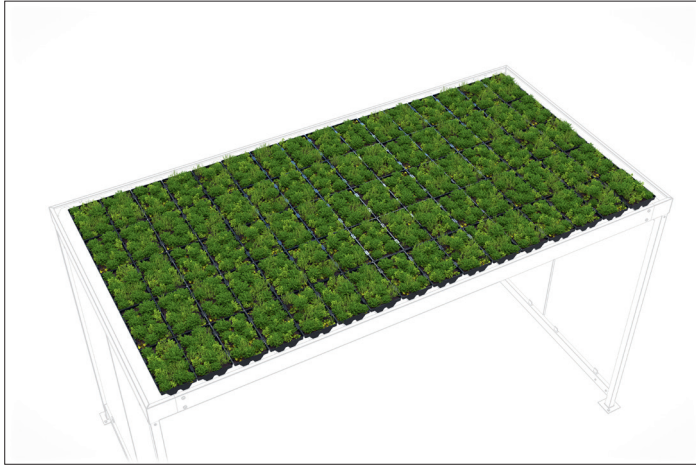

GreenPlus Economy for Köln K4

A plus for people and nature

Module tubs made of recycled HDPE, planted with up to 20 different low-maintenance sedum species.

Article number	EAN	Width	Height	Depth
102200029		400 mm	80 mm	246 mm

Planting	Sedum Plant Mix
Weight	7,00 kg
Base material	Recycled HDPE
Base area	8,00 m ²
For model	Köln K4

Our GreenPlus Economy roof system consists of modules made from recyclable HDPE material. The modules fit precisely into the trapezoidal sheet metal roofing of our room systems and canopies, eliminating the need for assembly work. They are filled with a special growing substrate that provides vegetation with the right amount of nutrients. Planted in them is a sedum plant

- + Robust planting modules made of recyclable HDPE
- + Perfectly suitable for our products with trapezoidal sheet metal profile as roof covering
- + Special nutrient-rich growing substrate
- + Pre-planted with up to 20 different sedum species
- + Maintenance required only once a year