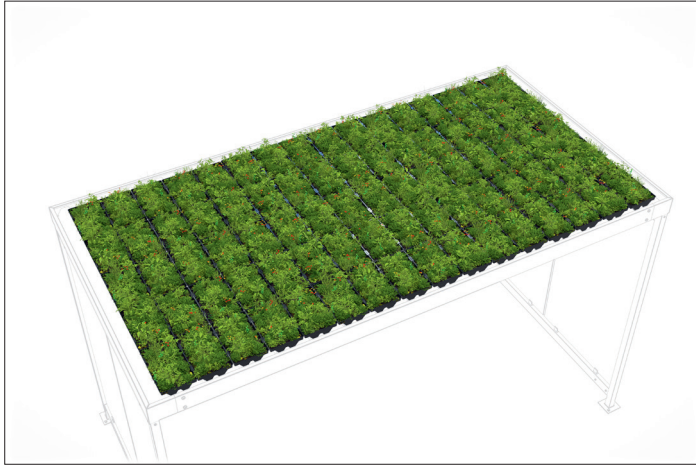

## GreenPlus Premium for Köln K4

A plus for people and nature

Module tubs made of recycled HDPE, planted with natural plant community.

Article number	EAN	Width	Height	Depth
102200034		400 mm	80 mm	246 mm

Planting	Sedum plant mix with flowering plants
Weight	7,00 kg
Base material	Recycled HDPE
Base area	8,00 m <sup>2</sup>
For model	Köln K4

Our GreenPlus Premium roof system consists of modules made of recyclable HDPE material. The modules fit precisely into the trapezoidal sheet metal roofing of our room systems and roofing, which means that no assembly work is required. They are filled with a special growing substrate that provides vegetation with the right amount of nutrients. The addition of flowering plants provides additional food and habitat, making this option

especially bee and insect friendly. The sedum plant mix is low maintenance as well as winterproof and does not require additional watering, eliminating gardening chores. For cultivation, we rely on the experience of our partner companies. Green roofs offer many advantages, including noise reduction, air purification and water retention.

- + Robust planting modules made of recyclable HDPE
- + Perfectly suitable for our products with trapezoidal sheet metal profile as roof covering
- + Special nutrient-rich growing medium
- + Sedum species mix with additional flowering plants
- + Maintenance required only once a year