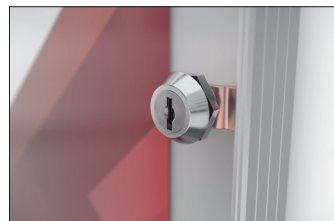

MN 4

Focus on the essentials: MN notice boards

For interior applications: an extra-flat design, exceptionally small depth (22 mm) and the elegant, frameless all-glass doors characterise our MN showcases.

Article number	EAN	Width	Height	Depth
103400121	4250366505602	260 mm	350 mm	22 mm

Visible surface width	225 mm
Visible surface height	320 mm
Usable interior depth	10 mm
Location	Indoors
Number of DIN-A4-Sheets	1
Number of locks	1
Colour	Silver
Mounting type	Wall mounting
Opening type	Hinged door
Configuration	One-sided

Our MN notice board is the economical and safe choice for all standard DIN A4 posters indoors. The display case is mounted on the wall and, with its extra-flat design (only 22 mm deep), is never a hindrance in narrow corridors or stairwells. The generous

visible surface of its elegant all-glass door gives you a clear view of the essentials: your notices. The uncomplicated exchange of the contents is a breeze. The silver-coloured anodised frame is of high-quality aluminium.