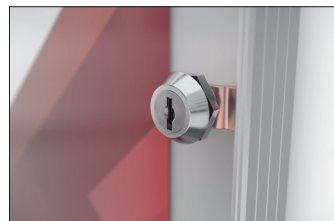

## Focus on the essentials: MN notice boards

For interior applications: an extra-flat design, exceptionally small depth (22 mm) and the elegant, frameless all-glass doors characterise our MN showcases.

Article number	EAN	Width	Height	Depth
103400123	4250366505626	480 mm	350 mm	22 mm

Visible surface width	445 mm
Visible surface height	320 mm
Usable interior depth	10 mm
Location	Indoors
Number of DIN-A4-Sheets	2
Number of locks	1
Colour	Silver
Mounting type	Wall mounting
Opening type	Hinged door
Configuration	One-sided

visible surface of its elegant all-glass door gives you a clear view of the essentials: your notices. The uncomplicated exchange of the contents is a breeze. The silver-coloured anodised frame is of high-quality aluminium.

- + Frameless, acrylic glass swinging door
- + Flat design of only 22 mm depth
- + Aluminium, silver coloured anodised
- + Magnetised rear wall, white
- + With security lock

Further information on our products and contact options at: [www.wsm.eu/en](http://www.wsm.eu/en).  
No guarantee can be given for the completeness and correctness of the data and illustrations.