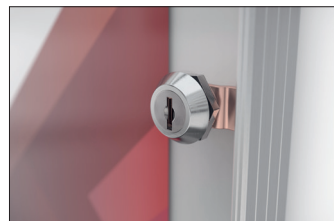

MN 2

Focus on the essentials: MN notice boards

For interior applications: an extra-flat design, exceptionally small depth (22 mm) and the elegant, frameless all-glass doors characterise our MN showcases.

Article number	EAN	Width	Height	Depth
103400125	4250366505640	480 mm	650 mm	22 mm

Visible surface width	445 mm
Visible surface height	620 mm
Usable interior depth	10 mm
Location	Indoors
Number of DIN-A4-Sheets	4
Number of locks	2
Colour	Silver
Mounting type	Wall mounting
Opening type	Hinged door
Configuration	One-sided

Our MN notice board is the economical and safe choice for all standard DIN A4 posters indoors. The display case is mounted on the wall and, with its extra-flat design (only 22 mm deep), is never a hindrance in narrow corridors or stairwells. The generous

visible surface of its elegant all-glass door gives you a clear view of the essentials: your notices. The uncomplicated exchange of the contents is a breeze. The silver-coloured anodised frame is of high-quality aluminium.