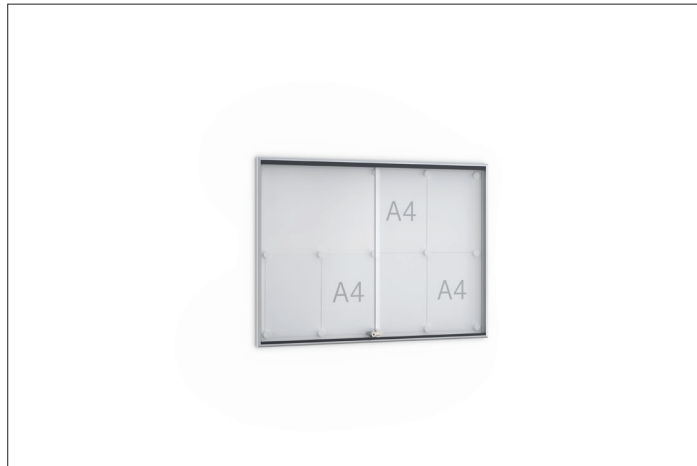

SSK 8

Presenting the essential securely and attractively

Whether instructions, directives or tips: The SSK notice boards in Softline design present your notices in any interior securely and attractively.

Article number	EAN	Width	Height	Depth
103500712	4250366522876	920 mm	674 mm	30 mm

Visible surface width	888 mm
Visible surface height	630 mm
Usable interior depth	10 mm
Location	Indoors
Number of DIN-A4-Sheets	8
Number of locks	1
Colour	Silver
Mounting type	Wall mounting
Opening type	Sliding doors
Configuration	One-sided

The SSK model range accommodates your DIN-size notices from 8 to 18 x A4 in portrait format and is suitable for indoor wall mounting. The silver-coloured anodised aluminium frame is just 30 mm deep and reduces the risk of injury with its modern Softline profile. The tempered safety glass sliding doors are conveniently

guided on black plastic rails. A slide-blocking oprotects against unauthorised access. Your notices are mounted in a flash on the magnetic rear wall with the four included magnets and your staff, customers or guests are informed in an appealing fashion.