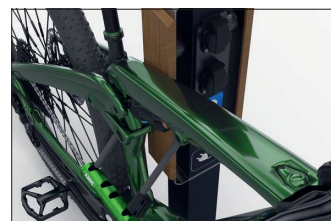

# VeloDock e-Bike plug type E - France/Belgium

## Stylish, safe and space saving

The VeloDock is a high quality and space-saving bicycle stand that can be used to recharge e-bikes to 100% in style.

Article number	EAN	Width	Height	Depth
105000167		180 mm	1020 mm	150 mm

Parking spaces	2
Colour	RAL 7016 - Anthracite grey
Base material	Aluminium
Mounting type	Floor mounting
Configuration	Two-sided

Developed from powder-coated aluminum in the elegant RAL 7016 color, the VeloDock integrates effortlessly into contemporary architecture. The solid oak cladding, double-sealed with clear

lacquer, creates a natural and warm look. This makes parking an e-bike not only practical, but also a stylish experience.

- + Elegant and space-saving design
- + Convenient and safe charging
- + Simple installation