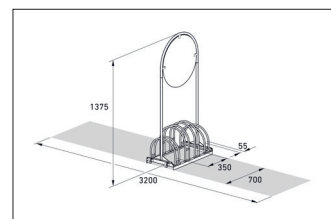

Above the comfortable parking space with place for four bicycles and mountain bikes of all types with tyres up to 55 mm wide, the RW advertising bike rack features a striking, round and double-sided 600 mm diameter advertising surface – an eye-catcher in pedestrian zones, in front of entrances to restaurants and shops

which even pedestrians can't miss. The RW can be ordered in your RAL colour of choice so that it fits your corporate design. After closing time, simply lift your RW advertising rack with one hand and effortlessly roll it to its storage location.

- + Sturdy tubular steel construction
- + Corrosion-resistant, value-retentive through galvanising
- + Round 600 mm diameter advertising space
- + Optional choice of RAL colours
- + Side-mounted rollers for easy relocation