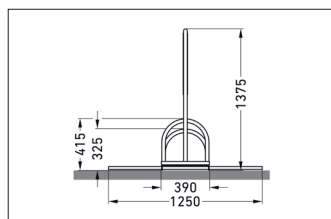

Above the comfortable parking space with place for four bicycles and mountain bikes of all types with tyres up to 55 mm wide, the RW advertising bike rack features a striking, round and double-sided 600 mm diameter advertising surface – an eye-catcher in pedestrian zones, in front of entrances to restaurants and shops

which even pedestrians can't miss. The RW can be ordered in your RAL colour of choice so that it fits your corporate design. After closing time, simply lift your RW advertising rack with one hand and effortlessly roll it to its storage location.

- + Sturdy tubular steel construction
- + Corrosion-resistant, value-retentive through galvanising
- + Round 600 mm diameter advertising space
- + Optional choice of RAL colours
- + Side-mounted rollers for easy relocation