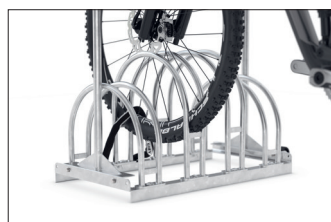

## All-round talent for your outdoor advertising

Sturdy, mobile tubular steel construction with four parking hoops. Eye-catching, round 600 mm diameter advertising space. Available in many colour variants.

Article number	EAN	Width	Height	Depth
105500038	4250366512747	700 mm	1375 mm	390 mm

Advertising space	Yes
Advertising space width	600 mm
Advertising space height	600 mm
Parking spaces	4
Colour	Silver
Tyre width	55 mm
Weight	18,80 kg

Above the comfortable parking space with place for four bicycles and mountain bikes of all types with tyres up to 55 mm wide, the RW advertising bike rack features a striking, round and double-sided 600 mm diameter advertising surface – an eye-catcher in pedestrian zones, in front of entrances to restaurants and shops

- + Sturdy tubular steel construction
- + Corrosion-resistant, value-retentive through galvanising
- + Round 600 mm diameter advertising space
- + Optional choice of RAL colours
- + Side-mounted rollers for easy relocation