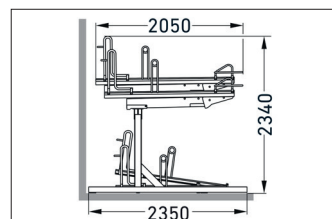

The double-deck parker in a class of its own, setting standards in quality and safety. The robust, corrosion-protected steel construction with aluminium support rails is suitable both for parking facilities at your company or residential complex and for permanent use in public spaces. It complies with DIN standard 79008-1 and has been tested by TÜV, which means that it is demonstrably barrier-free and childproof. Anti-theft devices according to standard specifications offer easily accessible locking

options and ensure that even high-quality bicycles can be parked safely. The ergonomic lifting aid with gas pressure damper and the smooth-running carrier rail - extended at a distance of only 320 mm from the ground - ensure that even heavy bicycles can be parked without any problems. Suitable for tyre widths up to 55 mm. Lateral wheel distance according to DIN 79008-1 at least 500 mm.

- + Space-saving parking due to double-decker use
- + Low effort due to lifting aid with lift function
- + Optimised for theft protection and barrier-free
- + Optionally for one or two-sided wheel adjustment
- + Modularly expandable for row systems without any problems