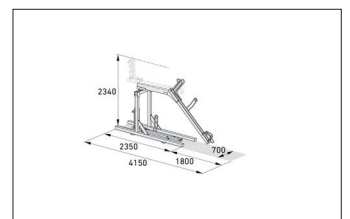

The double-deck parker in a class of its own, setting standards in quality and safety. The robust, corrosion-protected steel construction with aluminium support rails is suitable both for parking facilities at your company or residential complex and for permanent use in public spaces. It complies with DIN standard 79008-1 and has been tested by TÜV, which means that it is demonstrably barrier-free and childproof. Anti-theft devices according to standard specifications offer easily accessible locking

options and ensure that even high-quality bicycles can be parked safely. The ergonomic lifting aid with gas pressure damper and the smooth-running carrier rail - extended at a distance of only 320 mm from the ground - ensure that even heavy bicycles can be parked without any problems. Suitable for tyre widths up to 55 mm. Lateral wheel distance according to DIN 79008-1 at least 500 mm.

- + Space-saving parking due to double-decker use
- + Low effort due to lifting aid with lift function
- + Optimised for theft protection and barrier-free
- + Optionally for one or two-sided wheel adjustment
- + Modularly expandable for row systems without any problems