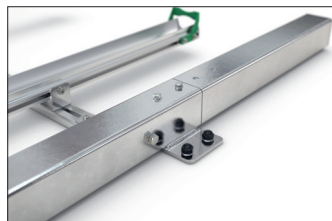

BikeHub Premium 1/02

Double the number of parking spaces, safe and sound!

High quality, maximum safety and many well thought-out details make BikeHub Premium the benchmark for double-deck parkers.

Article number	EAN	Width	Height	Depth
105600052		700 mm	2340 mm	2350 mm

Parking spaces	2
Colour	Silver
Base material	Steel
Construction type	Screwed / assembly kit
Parking style	To park
Type of mounting	Floor mounting
Bike spacing	500 mm
Tyre width	55 mm

The double-deck parker in a class of its own, setting standards in quality and safety. The robust, corrosion-protected steel construction with aluminium support rails is suitable both for parking facilities at your company or residential complex and for permanent use in public spaces. It complies with DIN standard 79008-1 and has been tested by TÜV, which means that it is demonstrably barrier-free and childproof. Anti-theft devices according to standard specifications offer easily accessible locking

options and ensure that even high-quality bicycles can be parked safely. The ergonomic lifting aid with gas pressure damper and the smooth-running carrier rail - extended at a distance of only 320 mm from the ground - ensure that even heavy bicycles can be parked without any problems. Suitable for tyre widths up to 55 mm. Lateral wheel distance according to DIN 79008-1 at least 500 mm.

- + Space-saving parking due to double-decker use
- + Low effort due to lifting aid with lift function
- + Optimised for theft protection and barrier-free
- + Optionally for one or two-sided wheel adjustment
- + Modularly expandable for row systems without any problems