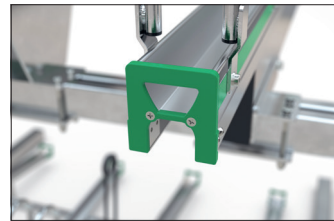

BikeHub Premium 1/04

Double the number of parking spaces, safe and sound!

High quality, maximum safety and many well thought-out details make BikeHub Premium the benchmark for double-deck parkers.

Article number	EAN	Width	Height	Depth
105600053		1200 mm	2340 mm	2350 mm

Parking spaces	4
Colour	Silver
Base material	Steel
Construction type	Screwed / assembly kit
Parking style	To park
Type of mounting	Floor mounting
Bike spacing	500 mm
Tyre width	55 mm

The double-deck parker in a class of its own, setting standards in quality and safety. The robust, corrosion-protected steel construction with aluminium support rails is suitable both for parking facilities at your company or residential complex and for permanent use in public spaces. It complies with DIN standard 79008-1 and has been tested by TÜV, which means that it is demonstrably barrier-free and childproof. Anti-theft devices according to standard specifications offer easily accessible locking

options and ensure that even high-quality bicycles can be parked safely. The ergonomic lifting aid with gas pressure damper and the smooth-running carrier rail - extended at a distance of only 320 mm from the ground - ensure that even heavy bicycles can be parked without any problems. Suitable for tyre widths up to 55 mm. Lateral wheel distance according to DIN 79008-1 at least 500 mm.

- + Space-saving parking due to double-decker use
- + Low effort due to lifting aid with lift function
- + Optimised for theft protection and barrier-free
- + Optionally for one or two-sided wheel adjustment
- + Modularly expandable for row systems without any problems