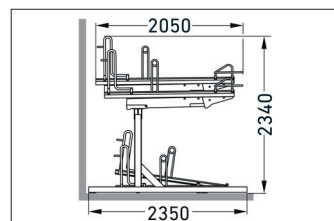

The double-deck parker in a class of its own, setting standards in quality and safety. The robust, corrosion-protected steel construction with aluminium support rails is suitable both for parking facilities at your company or residential complex and for permanent use in public spaces. It complies with DIN standard 79008-1 and has been tested by TÜV, which means that it is demonstrably barrier-free and childproof. Anti-theft devices according to standard specifications offer easily accessible locking

options and ensure that even high-quality bicycles can be parked safely. The ergonomic lifting aid with gas pressure damper and the smooth-running carrier rail - extended at a distance of only 320 mm from the ground - ensure that even heavy bicycles can be parked without any problems. Suitable for tyre widths up to 55 mm. Lateral wheel distance according to DIN 79008-1 at least 500 mm.

- + Space-saving parking due to double-decker use
- + Low effort due to lifting aid with lift function
- + Optimised for theft protection and barrier-free
- + Optionally for one or two-sided wheel adjustment
- + Modularly expandable for row systems without any problems