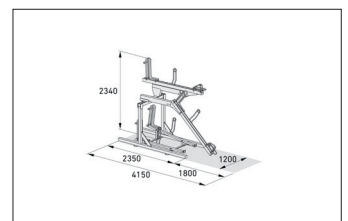

The double-deck parker in a class of its own, setting standards in quality and safety. The robust, corrosion-protected steel construction with aluminium support rails is suitable both for parking facilities at your company or residential complex and for permanent use in public spaces. It complies with DIN standard 79008-1 and has been tested by TÜV, which means that it is demonstrably barrier-free and childproof. Anti-theft devices according to standard specifications offer easily accessible locking

options and ensure that even high-quality bicycles can be parked safely. The ergonomic lifting aid with gas pressure damper and the smooth-running carrier rail - extended at a distance of only 320 mm from the ground - ensure that even heavy bicycles can be parked without any problems. Suitable for tyre widths up to 55 mm. Lateral wheel distance according to DIN 79008-1 at least 500 mm.

- + Space-saving parking due to double-decker use
- + Low effort due to lifting aid with lift function
- + Optimised for theft protection and barrier-free
- + Optionally for one or two-sided wheel adjustment
- + Modularly expandable for row systems without any problems