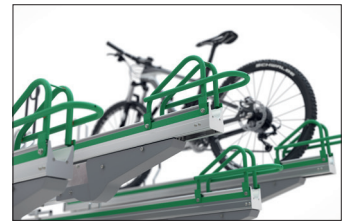

BikeHub Premium 1/04

Double the number of parking spaces, safe and sound!

High quality, maximum safety and many well thought-out details make BikeHub Premium the benchmark for double-deck parkers.

Article number	EAN	Width	Height	Depth
105600053		1200 mm	2340 mm	2350 mm

Parking spaces	4
Colour	Silver
Base material	Steel
Construction type	Screwed / assembly kit
Parking style	To park
Type of mounting	Floor mounting
Bike spacing	500 mm
Tyre width	55 mm

The double-deck parker in a class of its own, setting standards in quality and safety. The robust, corrosion-protected steel construction with aluminium support rails is suitable both for parking facilities at your company or residential complex and for permanent use in public spaces. It complies with DIN standard 79008-1 and has been tested by TÜV, which means that it is demonstrably barrier-free and childproof. Anti-theft devices according to standard specifications offer easily accessible locking

options and ensure that even high-quality bicycles can be parked safely. The ergonomic lifting aid with gas pressure damper and the smooth-running carrier rail - extended at a distance of only 320 mm from the ground - ensure that even heavy bicycles can be parked without any problems. Suitable for tyre widths up to 55 mm. Lateral wheel distance according to DIN 79008-1 at least 500 mm.

- + Space-saving parking due to double-decker use
- + Low effort due to lifting aid with lift function
- + Optimised for theft protection and barrier-free
- + Optionally for one or two-sided wheel adjustment
- + Modularly expandable for row systems without any problems