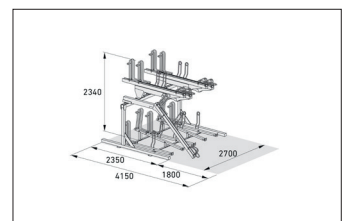

The double-deck parker in a class of its own, setting standards in quality and safety. The robust, corrosion-protected steel construction with aluminium support rails is suitable both for parking facilities at your company or residential complex and for permanent use in public spaces. It complies with DIN standard 79008-1 and has been tested by TÜV, which means that it is demonstrably barrier-free and childproof. Anti-theft devices according to standard specifications offer easily accessible locking

options and ensure that even high-quality bicycles can be parked safely. The ergonomic lifting aid with gas pressure damper and the smooth-running carrier rail - extended at a distance of only 320 mm from the ground - ensure that even heavy bicycles can be parked without any problems. Suitable for tyre widths up to 55 mm. Lateral wheel distance according to DIN 79008-1 at least 500 mm.

- + Space-saving parking due to double-decker use
- + Low effort due to lifting aid with lift function
- + Optimised for theft protection and barrier-free
- + Optionally for one or two-sided wheel adjustment
- + Modularly expandable for row systems without any problems