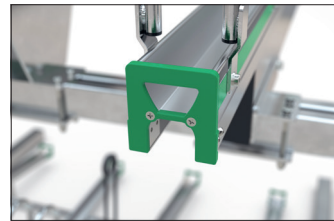

BikeHub Premium 1/10

Double the number of parking spaces, safe and sound!

High quality, maximum safety and many well thought-out details make BikeHub Premium the benchmark for double-deck parkers.

Article number	EAN	Width	Height	Depth
105600056		2700 mm	2340 mm	2350 mm

Parking spaces	10
Colour	Silver
Base material	Steel
Construction type	Screwed / assembly kit
Parking style	To park
Type of mounting	Floor mounting
Bike spacing	500 mm
Tyre width	55 mm

The double-deck parker in a class of its own, setting standards in quality and safety. The robust, corrosion-protected steel construction with aluminium support rails is suitable both for parking facilities at your company or residential complex and for permanent use in public spaces. It complies with DIN standard 79008-1 and has been tested by TÜV, which means that it is demonstrably barrier-free and childproof. Anti-theft devices according to standard specifications offer easily accessible locking

options and ensure that even high-quality bicycles can be parked safely. The ergonomic lifting aid with gas pressure damper and the smooth-running carrier rail - extended at a distance of only 320 mm from the ground - ensure that even heavy bicycles can be parked without any problems. Suitable for tyre widths up to 55 mm. Lateral wheel distance according to DIN 79008-1 at least 500 mm.

- + Space-saving parking due to double-decker use
- + Low effort due to lifting aid with lift function
- + Optimised for theft protection and barrier-free
- + Optionally for one or two-sided wheel adjustment
- + Modularly expandable for row systems without any problems