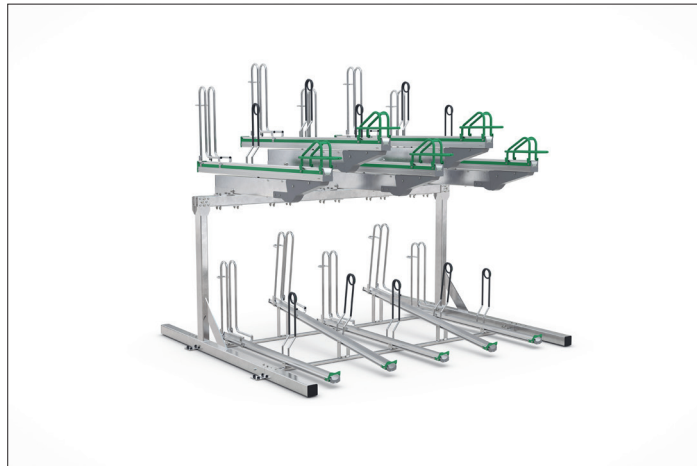

BikeHub Premium 1/10

Double the number of parking spaces, safe and sound!

High quality, maximum safety and many well thought-out details make BikeHub Premium the benchmark for double-deck parkers.

Article number	EAN	Width	Height	Depth
105600056		2700 mm	2340 mm	2350 mm

Parking spaces	10
Colour	Silver
Base material	Steel
Construction type	Screwed / assembly kit
Parking style	To park
Type of mounting	Floor mounting
Bike spacing	500 mm
Tyre width	55 mm

The double-deck parker in a class of its own, setting standards in quality and safety. The robust, corrosion-protected steel construction with aluminium support rails is suitable both for parking facilities at your company or residential complex and for permanent use in public spaces. It complies with DIN standard 79008-1 and has been tested by TÜV, which means that it is demonstrably barrier-free and childproof. Anti-theft devices according to standard specifications offer easily accessible locking

options and ensure that even high-quality bicycles can be parked safely. The ergonomic lifting aid with gas pressure damper and the smooth-running carrier rail - extended at a distance of only 320 mm from the ground - ensure that even heavy bicycles can be parked without any problems. Suitable for tyre widths up to 55 mm. Lateral wheel distance according to DIN 79008-1 at least 500 mm.

- + Space-saving parking due to double-decker use
- + Low effort due to lifting aid with lift function
- + Optimised for theft protection and barrier-free
- + Optionally for one or two-sided wheel adjustment
- + Modularly expandable for row systems without any problems