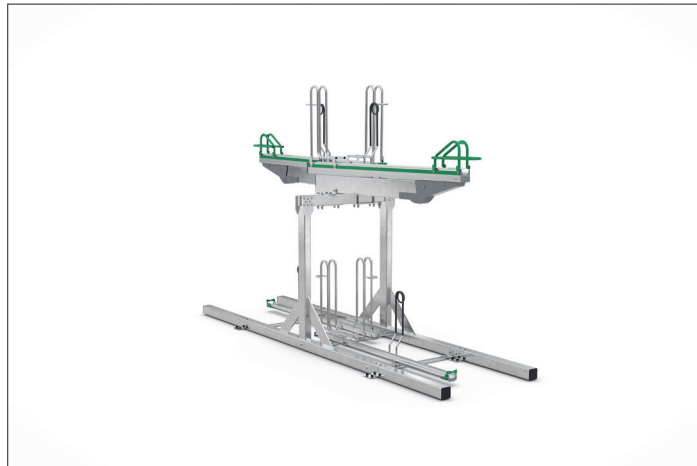

Article number	EAN	Width	Height	Depth
105600057		1020 mm	2340 mm	3500 mm

Parking spaces	4
Colour	Silver
Base material	Steel
Construction type	Screwed / assembly kit
Parking style	To park
Type of mounting	Floor mounting
Bike spacing	500 mm
Tyre width	55 mm

The double-deck parker in a class of its own, setting standards in quality and safety. The robust, corrosion-protected steel construction with aluminium support rails is suitable both for parking facilities at your company or residential complex and for permanent use in public spaces. It complies with DIN standard 79008-1 and has been tested by TÜV, which means that it is demonstrably barrier-free and childproof. Anti-theft devices according to standard specifications offer easily accessible locking

options and ensure that even high-quality bicycles can be parked safely. The ergonomic lifting aid with gas pressure damper and the smooth-running carrier rail - extended at a distance of only 320 mm from the ground - ensure that even heavy bicycles can be parked without any problems. Suitable for tyre widths up to 55 mm. Lateral wheel distance according to DIN 79008-1 at least 500 mm.

- + Space-saving parking due to double-decker use
- + Low effort due to lifting aid with lift function
- + Optimised for theft protection and barrier-free
- + Optionally for one or two-sided wheel adjustment
- + Modularly expandable for row systems without any problems