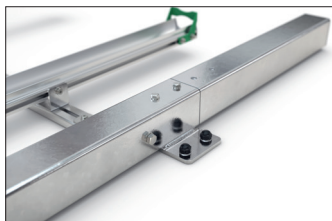

Article number	EAN	Width	Height	Depth
105600057		1020 mm	2340 mm	3500 mm

Parking spaces	4
Colour	Silver
Base material	Steel
Construction type	Screwed / assembly kit
Parking style	To park
Type of mounting	Floor mounting
Bike spacing	500 mm
Tyre width	55 mm

The double-deck parker in a class of its own, setting standards in quality and safety. The robust, corrosion-protected steel construction with aluminium support rails is suitable both for parking facilities at your company or residential complex and for permanent use in public spaces. It complies with DIN standard 79008-1 and has been tested by TÜV, which means that it is demonstrably barrier-free and childproof. Anti-theft devices according to standard specifications offer easily accessible locking

options and ensure that even high-quality bicycles can be parked safely. The ergonomic lifting aid with gas pressure damper and the smooth-running carrier rail - extended at a distance of only 320 mm from the ground - ensure that even heavy bicycles can be parked without any problems. Suitable for tyre widths up to 55 mm. Lateral wheel distance according to DIN 79008-1 at least 500 mm.

- + Space-saving parking due to double-decker use
- + Low effort due to lifting aid with lift function
- + Optimised for theft protection and barrier-free
- + Optionally for one or two-sided wheel adjustment
- + Modularly expandable for row systems without any problems