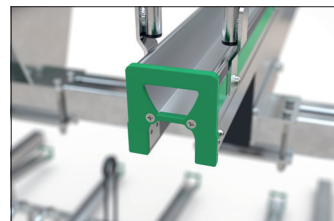

Article number	EAN	Width	Height	Depth
105600057		1020 mm	2340 mm	3500 mm

Parking spaces	4
Colour	Silver
Base material	Steel
Construction type	Screwed / assembly kit
Parking style	To park
Type of mounting	Floor mounting
Bike spacing	500 mm
Tyre width	55 mm

The double-deck parker in a class of its own, setting standards in quality and safety. The robust, corrosion-protected steel construction with aluminium support rails is suitable both for parking facilities at your company or residential complex and for permanent use in public spaces. It complies with DIN standard 79008-1 and has been tested by TÜV, which means that it is demonstrably barrier-free and childproof. Anti-theft devices according to standard specifications offer easily accessible locking

options and ensure that even high-quality bicycles can be parked safely. The ergonomic lifting aid with gas pressure damper and the smooth-running carrier rail - extended at a distance of only 320 mm from the ground - ensure that even heavy bicycles can be parked without any problems. Suitable for tyre widths up to 55 mm. Lateral wheel distance according to DIN 79008-1 at least 500 mm.

- + Space-saving parking due to double-decker use
- + Low effort due to lifting aid with lift function
- + Optimised for theft protection and barrier-free
- + Optionally for one or two-sided wheel adjustment
- + Modularly expandable for row systems without any problems