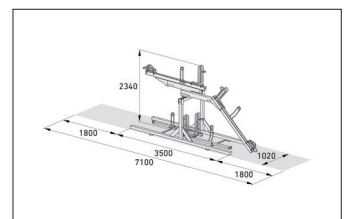

The double-deck parker in a class of its own, setting standards in quality and safety. The robust, corrosion-protected steel construction with aluminium support rails is suitable both for parking facilities at your company or residential complex and for permanent use in public spaces. It complies with DIN standard 79008-1 and has been tested by TÜV, which means that it is demonstrably barrier-free and childproof. Anti-theft devices according to standard specifications offer easily accessible locking

options and ensure that even high-quality bicycles can be parked safely. The ergonomic lifting aid with gas pressure damper and the smooth-running carrier rail - extended at a distance of only 320 mm from the ground - ensure that even heavy bicycles can be parked without any problems. Suitable for tyre widths up to 55 mm. Lateral wheel distance according to DIN 79008-1 at least 500 mm.

- + Space-saving parking due to double-decker use
- + Low effort due to lifting aid with lift function
- + Optimised for theft protection and barrier-free
- + Optionally for one or two-sided wheel adjustment
- + Modularly expandable for row systems without any problems