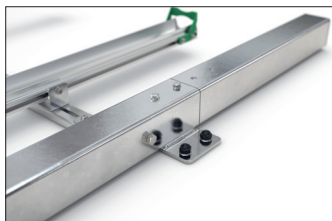

BikeHub Premium 2/08

Double the number of parking spaces, safe and sound!

High quality, maximum safety and many well thought-out details make BikeHub Premium the benchmark for double-deck parkers.

Article number	EAN	Width	Height	Depth
105600058		1660 mm	2340 mm	3500 mm

Parking spaces	8
Colour	Silver
Base material	Steel
Construction type	Screwed / assembly kit
Parking style	To park
Type of mounting	Floor mounting
Bike spacing	500 mm
Tyre width	55 mm

The double-deck parker in a class of its own, setting standards in quality and safety. The robust, corrosion-protected steel construction with aluminium support rails is suitable both for parking facilities at your company or residential complex and for permanent use in public spaces. It complies with DIN standard 79008-1 and has been tested by TÜV, which means that it is demonstrably barrier-free and childproof. Anti-theft devices according to standard specifications offer easily accessible locking

options and ensure that even high-quality bicycles can be parked safely. The ergonomic lifting aid with gas pressure damper and the smooth-running carrier rail - extended at a distance of only 320 mm from the ground - ensure that even heavy bicycles can be parked without any problems. Suitable for tyre widths up to 55 mm. Lateral wheel distance according to DIN 79008-1 at least 500 mm.

- + Space-saving parking due to double-decker use
- + Low effort due to lifting aid with lift function
- + Optimised for theft protection and barrier-free
- + Optionally for one or two-sided wheel adjustment
- + Modularly expandable for row systems without any problems