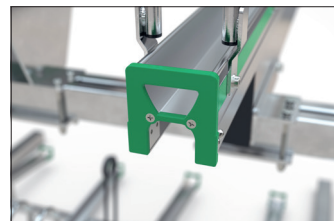

BikeHub Premium 2/08

Double the number of parking spaces, safe and sound!

High quality, maximum safety and many well thought-out details make BikeHub Premium the benchmark for double-deck parkers.

Article number	EAN	Width	Height	Depth
105600058		1660 mm	2340 mm	3500 mm

Parking spaces	8
Colour	Silver
Base material	Steel
Construction type	Screwed / assembly kit
Parking style	To park
Type of mounting	Floor mounting
Bike spacing	500 mm
Tyre width	55 mm

The double-deck parker in a class of its own, setting standards in quality and safety. The robust, corrosion-protected steel construction with aluminium support rails is suitable both for parking facilities at your company or residential complex and for permanent use in public spaces. It complies with DIN standard 79008-1 and has been tested by TÜV, which means that it is demonstrably barrier-free and childproof. Anti-theft devices according to standard specifications offer easily accessible locking

options and ensure that even high-quality bicycles can be parked safely. The ergonomic lifting aid with gas pressure damper and the smooth-running carrier rail - extended at a distance of only 320 mm from the ground - ensure that even heavy bicycles can be parked without any problems. Suitable for tyre widths up to 55 mm. Lateral wheel distance according to DIN 79008-1 at least 500 mm.

- + Space-saving parking due to double-decker use
- + Low effort due to lifting aid with lift function
- + Optimised for theft protection and barrier-free
- + Optionally for one or two-sided wheel adjustment
- + Modularly expandable for row systems without any problems