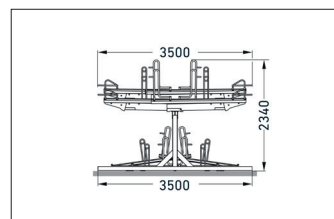

The double-deck parker in a class of its own, setting standards in quality and safety. The robust, corrosion-protected steel construction with aluminium support rails is suitable both for parking facilities at your company or residential complex and for permanent use in public spaces. It complies with DIN standard 79008-1 and has been tested by TÜV, which means that it is demonstrably barrier-free and childproof. Anti-theft devices according to standard specifications offer easily accessible locking

options and ensure that even high-quality bicycles can be parked safely. The ergonomic lifting aid with gas pressure damper and the smooth-running carrier rail - extended at a distance of only 320 mm from the ground - ensure that even heavy bicycles can be parked without any problems. Suitable for tyre widths up to 55 mm. Lateral wheel distance according to DIN 79008-1 at least 500 mm.

- + Space-saving parking due to double-decker use
- + Low effort due to lifting aid with lift function
- + Optimised for theft protection and barrier-free
- + Optionally for one or two-sided wheel adjustment
- + Modularly expandable for row systems without any problems