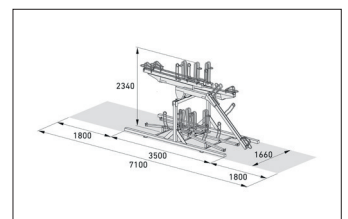

The double-deck parker in a class of its own, setting standards in quality and safety. The robust, corrosion-protected steel construction with aluminium support rails is suitable both for parking facilities at your company or residential complex and for permanent use in public spaces. It complies with DIN standard 79008-1 and has been tested by TÜV, which means that it is demonstrably barrier-free and childproof. Anti-theft devices according to standard specifications offer easily accessible locking

options and ensure that even high-quality bicycles can be parked safely. The ergonomic lifting aid with gas pressure damper and the smooth-running carrier rail - extended at a distance of only 320 mm from the ground - ensure that even heavy bicycles can be parked without any problems. Suitable for tyre widths up to 55 mm. Lateral wheel distance according to DIN 79008-1 at least 500 mm.

- + Space-saving parking due to double-decker use
- + Low effort due to lifting aid with lift function
- + Optimised for theft protection and barrier-free
- + Optionally for one or two-sided wheel adjustment
- + Modularly expandable for row systems without any problems