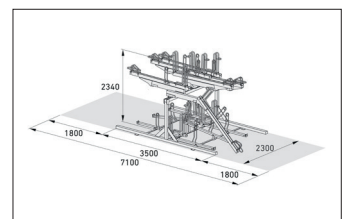

The double-deck parker in a class of its own, setting standards in quality and safety. The robust, corrosion-protected steel construction with aluminium support rails is suitable both for parking facilities at your company or residential complex and for permanent use in public spaces. It complies with DIN standard 79008-1 and has been tested by TÜV, which means that it is demonstrably barrier-free and childproof. Anti-theft devices according to standard specifications offer easily accessible locking

options and ensure that even high-quality bicycles can be parked safely. The ergonomic lifting aid with gas pressure damper and the smooth-running carrier rail - extended at a distance of only 320 mm from the ground - ensure that even heavy bicycles can be parked without any problems. Suitable for tyre widths up to 55 mm. Lateral wheel distance according to DIN 79008-1 at least 500 mm.

- + Space-saving parking due to double-decker use
- + Low effort due to lifting aid with lift function
- + Optimised for theft protection and barrier-free
- + Optionally for one or two-sided wheel adjustment
- + Modularly expandable for row systems without any problems