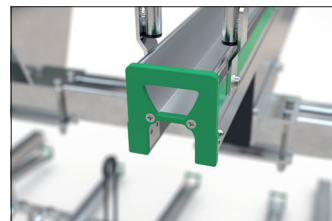

BikeHub Premium 2/12

Double the number of parking spaces, safe and sound!

High quality, maximum safety and many well thought-out details make BikeHub Premium the benchmark for double-deck parkers.

Article number	EAN	Width	Height	Depth
105600059		2300 mm	2340 mm	3500 mm

Parking spaces	12
Colour	Silver
Base material	Steel
Construction type	Screwed / assembly kit
Parking style	To park
Type of mounting	Floor mounting
Bike spacing	500 mm
Tyre width	55 mm

The double-deck parker in a class of its own, setting standards in quality and safety. The robust, corrosion-protected steel construction with aluminium support rails is suitable both for parking facilities at your company or residential complex and for permanent use in public spaces. It complies with DIN standard 79008-1 and has been tested by TÜV, which means that it is demonstrably barrier-free and childproof. Anti-theft devices according to standard specifications offer easily accessible locking

options and ensure that even high-quality bicycles can be parked safely. The ergonomic lifting aid with gas pressure damper and the smooth-running carrier rail - extended at a distance of only 320 mm from the ground - ensure that even heavy bicycles can be parked without any problems. Suitable for tyre widths up to 55 mm. Lateral wheel distance according to DIN 79008-1 at least 500 mm.

- + Space-saving parking due to double-decker use
- + Low effort due to lifting aid with lift function
- + Optimised for theft protection and barrier-free
- + Optionally for one or two-sided wheel adjustment
- + Modularly expandable for row systems without any problems