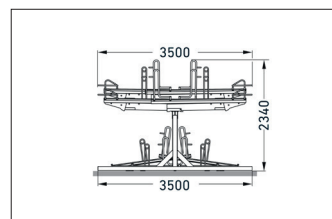

The double-deck parker in a class of its own, setting standards in quality and safety. The robust, corrosion-protected steel construction with aluminium support rails is suitable both for parking facilities at your company or residential complex and for permanent use in public spaces. It complies with DIN standard 79008-1 and has been tested by TÜV, which means that it is demonstrably barrier-free and childproof. Anti-theft devices according to standard specifications offer easily accessible locking

options and ensure that even high-quality bicycles can be parked safely. The ergonomic lifting aid with gas pressure damper and the smooth-running carrier rail - extended at a distance of only 320 mm from the ground - ensure that even heavy bicycles can be parked without any problems. Suitable for tyre widths up to 55 mm. Lateral wheel distance according to DIN 79008-1 at least 500 mm.

- + Space-saving parking due to double-decker use
- + Low effort due to lifting aid with lift function
- + Optimised for theft protection and barrier-free
- + Optionally for one or two-sided wheel adjustment
- + Modularly expandable for row systems without any problems