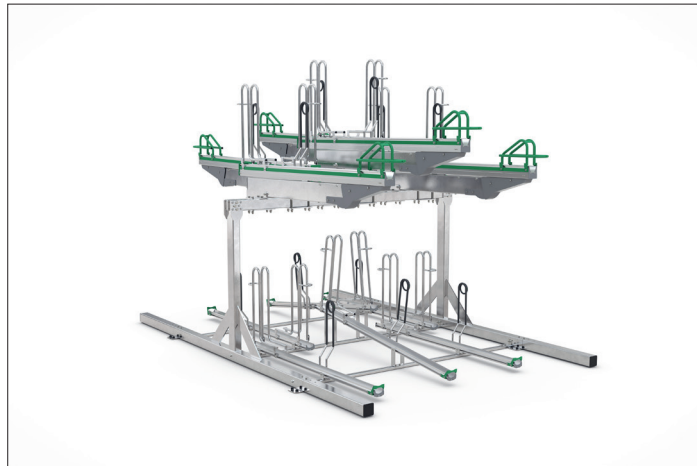

BikeHub Premium 2/12

Double the number of parking spaces, safe and sound!

High quality, maximum safety and many well thought-out details make BikeHub Premium the benchmark for double-deck parkers.

Article number	EAN	Width	Height	Depth
105600059		2300 mm	2340 mm	3500 mm

Parking spaces	12
Colour	Silver
Base material	Steel
Construction type	Screwed / assembly kit
Parking style	To park
Type of mounting	Floor mounting
Bike spacing	500 mm
Tyre width	55 mm

The double-deck parker in a class of its own, setting standards in quality and safety. The robust, corrosion-protected steel construction with aluminium support rails is suitable both for parking facilities at your company or residential complex and for permanent use in public spaces. It complies with DIN standard 79008-1 and has been tested by TÜV, which means that it is demonstrably barrier-free and childproof. Anti-theft devices according to standard specifications offer easily accessible locking

options and ensure that even high-quality bicycles can be parked safely. The ergonomic lifting aid with gas pressure damper and the smooth-running carrier rail - extended at a distance of only 320 mm from the ground - ensure that even heavy bicycles can be parked without any problems. Suitable for tyre widths up to 55 mm. Lateral wheel distance according to DIN 79008-1 at least 500 mm.

- + Space-saving parking due to double-decker use
- + Low effort due to lifting aid with lift function
- + Optimised for theft protection and barrier-free
- + Optionally for one or two-sided wheel adjustment
- + Modularly expandable for row systems without any problems