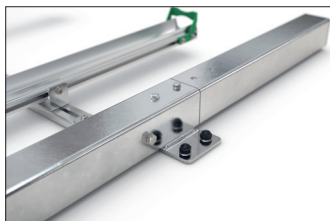

BikeHub Premium 2/12

Double the number of parking spaces, safe and sound!

High quality, maximum safety and many well thought-out details make BikeHub Premium the benchmark for double-deck parkers.

Article number	EAN	Width	Height	Depth
105600059		2300 mm	2340 mm	3500 mm

Parking spaces	12
Colour	Silver
Base material	Steel
Construction type	Screwed / assembly kit
Parking style	To park
Type of mounting	Floor mounting
Bike spacing	500 mm
Tyre width	55 mm

The double-deck parker in a class of its own, setting standards in quality and safety. The robust, corrosion-protected steel construction with aluminium support rails is suitable both for parking facilities at your company or residential complex and for permanent use in public spaces. It complies with DIN standard 79008-1 and has been tested by TÜV, which means that it is demonstrably barrier-free and childproof. Anti-theft devices according to standard specifications offer easily accessible locking

options and ensure that even high-quality bicycles can be parked safely. The ergonomic lifting aid with gas pressure damper and the smooth-running carrier rail - extended at a distance of only 320 mm from the ground - ensure that even heavy bicycles can be parked without any problems. Suitable for tyre widths up to 55 mm. Lateral wheel distance according to DIN 79008-1 at least 500 mm.

- + Space-saving parking due to double-decker use
- + Low effort due to lifting aid with lift function
- + Optimised for theft protection and barrier-free
- + Optionally for one or two-sided wheel adjustment
- + Modularly expandable for row systems without any problems