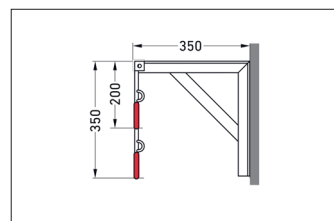

Article number	EAN	Width	Height	Depth
105700085	4250366514178	470 mm	350 mm	350 mm

Parking spaces	2
Colour	Silver
Weight	5,50 kg
Construction type	Screwed / assembly kit
Base material	Steel
Mounting type	Wall mounting
Tyre width	65 mm
Configuration	One-sided
Positioning space depth	1100 mm

- + Heavy-duty angle steel construction
- + Robust, plastic-coated suspension hooks
- + Suitable for tyre widths up to 65 mm
- + Steel eyelets for optimised anti-theft protection
- + Storage depth only approx. 1100 mm