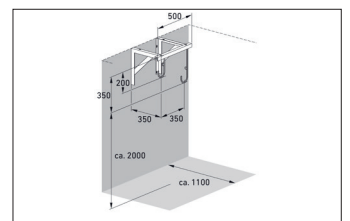

Article number	EAN	Width	Height	Depth
105700085	4250366514178	470 mm	350 mm	350 mm

Parking spaces	2
Colour	Silver
Weight	5,50 kg
Construction type	Screwed / assembly kit
Base material	Steel
Mounting type	Wall mounting
Tyre width	65 mm
Configuration	One-sided
Positioning space depth	1100 mm

- + Heavy-duty angle steel construction
- + Robust, plastic-coated suspension hooks
- + Suitable for tyre widths up to 65 mm
- + Steel eyelets for optimised anti-theft protection
- + Storage depth only approx. 1100 mm