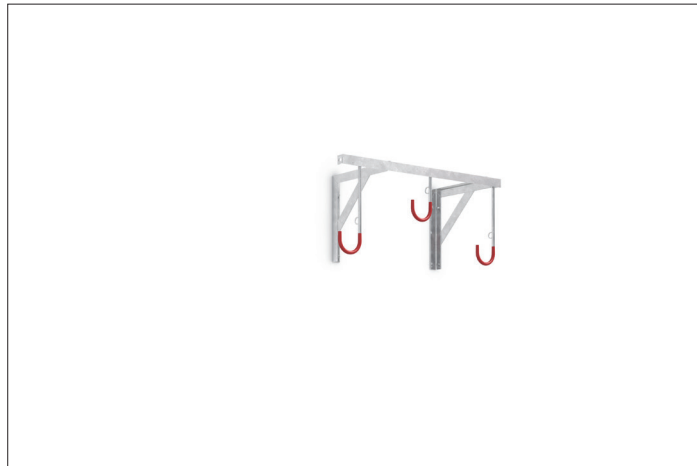

Suspended parking system for wall or ceiling mounting

Hanging system for the space-saving storage of bicycles of all kinds. Rim-protective sheathing and integrated steel eyelets offer damage and theft protection.

Article number	EAN	Width	Height	Depth
105700086	4250366514185	820 mm	350 mm	350 mm

Parking spaces	3
Colour	Silver
Weight	6,20 kg
Construction type	Screwed / assembly kit
Base material	Steel
Mounting type	Wall mounting
Tyre width	65 mm
Configuration	One-sided
Positioning space depth	1100 mm

Our 3800 series Serial Hanging Parkers are easily mounted to suitable ceilings or walls with screws and dowels. They offer space for two to eight bicycles of all kinds and can be expanded almost infinitely with a connecting element. The systems consist of a heavy-duty angle steel construction with robust, plastic-coated

- + Heavy-duty angle steel construction
- + Robust, plastic-coated suspension hooks
- + Suitable for tyre widths up to 65 mm
- + Steel eyelets for optimised anti-theft protection
- + Storage depth only approx. 1100 mm