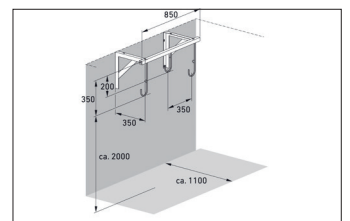

Article number	EAN	Width	Height	Depth
105700086	4250366514185	820 mm	350 mm	350 mm

Parking spaces	3
Colour	Silver
Weight	6,20 kg
Construction type	Screwed / assembly kit
Base material	Steel
Mounting type	Wall mounting
Tyre width	65 mm
Configuration	One-sided
Positioning space depth	1100 mm

- + Heavy-duty angle steel construction
- + Robust, plastic-coated suspension hooks
- + Suitable for tyre widths up to 65 mm
- + Steel eyelets for optimised anti-theft protection
- + Storage depth only approx. 1100 mm