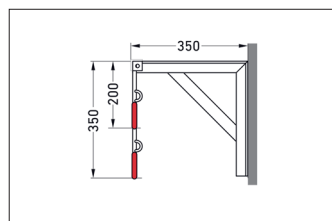

Article number	EAN	Width	Height	Depth
105700086	4250366514185	820 mm	350 mm	350 mm

Parking spaces	3
Colour	Silver
Weight	6,20 kg
Construction type	Screwed / assembly kit
Base material	Steel
Mounting type	Wall mounting
Tyre width	65 mm
Configuration	One-sided
Positioning space depth	1100 mm

- + Heavy-duty angle steel construction
- + Robust, plastic-coated suspension hooks
- + Suitable for tyre widths up to 65 mm
- + Steel eyelets for optimised anti-theft protection
- + Storage depth only approx. 1100 mm