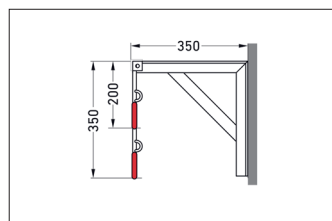

Article number	EAN	Width	Height	Depth
105700087	4250366514192	1170 mm	350 mm	350 mm

Parking spaces	4
Colour	Silver
Weight	7,20 kg
Construction type	Screwed / assembly kit
Base material	Steel
Mounting type	Wall mounting
Tyre width	65 mm
Configuration	One-sided
Positioning space depth	1100 mm

- + Heavy-duty angle steel construction
- + Robust, plastic-coated suspension hooks
- + Suitable for tyre widths up to 65 mm
- + Steel eyelets for optimised anti-theft protection
- + Storage depth only approx. 1100 mm