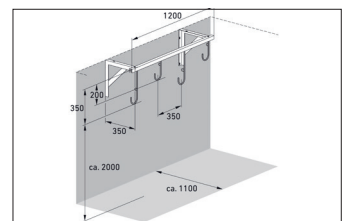

Article number	EAN	Width	Height	Depth
105700087	4250366514192	1170 mm	350 mm	350 mm

Parking spaces	4
Colour	Silver
Weight	7,20 kg
Construction type	Screwed / assembly kit
Base material	Steel
Mounting type	Wall mounting
Tyre width	65 mm
Configuration	One-sided
Positioning space depth	1100 mm

- + Heavy-duty angle steel construction
- + Robust, plastic-coated suspension hooks
- + Suitable for tyre widths up to 65 mm
- + Steel eyelets for optimised anti-theft protection
- + Storage depth only approx. 1100 mm