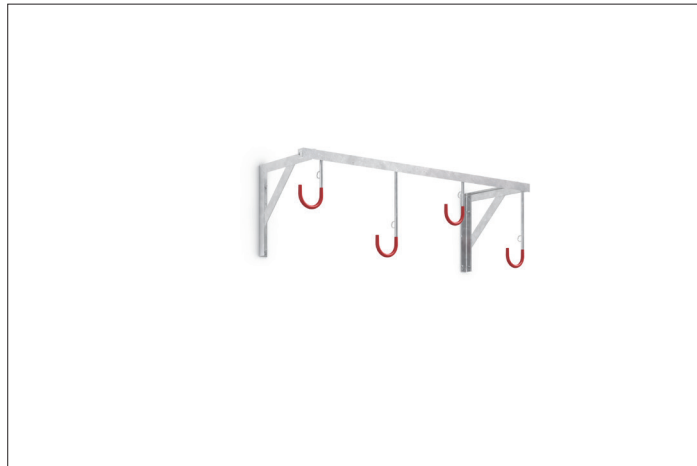

### Suspended parking system for wall or ceiling mounting

Hanging system for the space-saving storage of bicycles of all kinds. Rim-protective sheathing and integrated steel eyelets offer damage and theft protection.

Article number	EAN	Width	Height	Depth
105700087	4250366514192	1170 mm	350 mm	350 mm

Parking spaces	4
Colour	Silver
Weight	7,20 kg
Construction type	Screwed / assembly kit
Base material	Steel
Mounting type	Wall mounting
Tyre width	65 mm
Configuration	One-sided
Positioning space depth	1100 mm

Our 3800 series Serial Hanging Parkers are easily mounted to suitable ceilings or walls with screws and dowels. They offer space for two to eight bicycles of all kinds and can be expanded almost infinitely with a connecting element. The systems consist of a heavy-duty angle steel construction with robust, plastic-coated

- + Heavy-duty angle steel construction
- + Robust, plastic-coated suspension hooks
- + Suitable for tyre widths up to 65 mm
- + Steel eyelets for optimised anti-theft protection
- + Storage depth only approx. 1100 mm