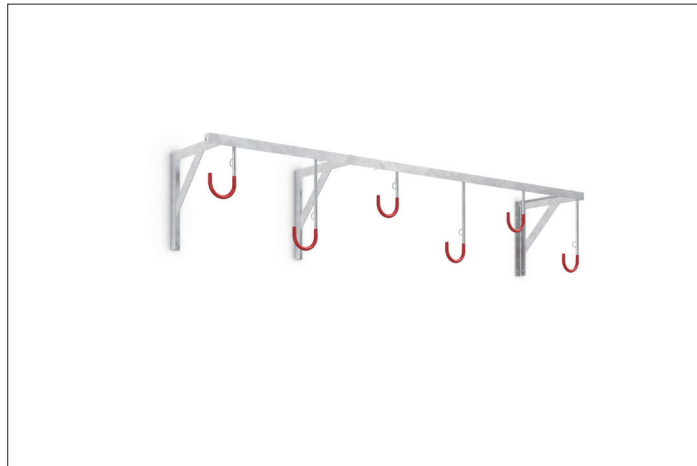

Suspended parking system for wall or ceiling mounting

Hanging system for the space-saving storage of bicycles of all kinds. Rim-protective sheathing and integrated steel eyelets offer damage and theft protection.

Article number	EAN	Width	Height	Depth
105700088	4250366514208	1900 mm	350 mm	350 mm

Parking spaces	6
Colour	Silver
Weight	10,80 kg
Construction type	Screwed / assembly kit
Base material	Steel
Mounting type	Wall mounting
Tyre width	65 mm
Configuration	One-sided
Positioning space depth	1100 mm