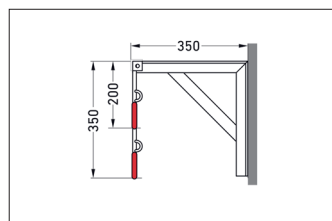

Article number	EAN	Width	Height	Depth
105700088	4250366514208	1900 mm	350 mm	350 mm

Parking spaces	6
Colour	Silver
Weight	10,80 kg
Construction type	Screwed / assembly kit
Base material	Steel
Mounting type	Wall mounting
Tyre width	65 mm
Configuration	One-sided
Positioning space depth	1100 mm

- + Heavy-duty angle steel construction
- + Robust, plastic-coated suspension hooks
- + Suitable for tyre widths up to 65 mm
- + Steel eyelets for optimised anti-theft protection
- + Storage depth only approx. 1100 mm