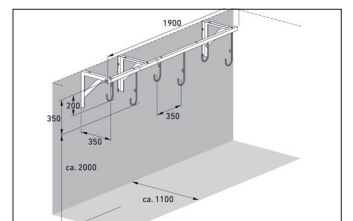

Article number	EAN	Width	Height	Depth
105700088	4250366514208	1900 mm	350 mm	350 mm

Parking spaces	6
Colour	Silver
Weight	10,80 kg
Construction type	Screwed / assembly kit
Base material	Steel
Mounting type	Wall mounting
Tyre width	65 mm
Configuration	One-sided
Positioning space depth	1100 mm

- + Heavy-duty angle steel construction
- + Robust, plastic-coated suspension hooks
- + Suitable for tyre widths up to 65 mm
- + Steel eyelets for optimised anti-theft protection
- + Storage depth only approx. 1100 mm