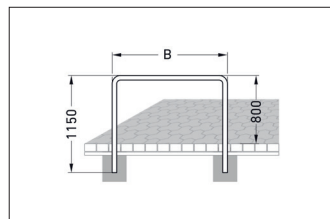

Article number	EAN	Width	Height	Depth
105900022	4250366515847	1200 mm	1150 mm	48 mm

Parking spaces	2
Colour	Silver
Knee-high crossbar	No
Construction type	Single Component
Base material	Steel
Mounting type	Set in concrete
Configuration	Two-sided

galvanised steel tubing make it easy to park all bike types and sizes. A post extension (+200 mm) for embedding in concrete or paving is available on request and there are also practical mounting rails on request for row/serial systems.

- + **Sturdy tubular steel construction, galvanised**
- + **48 mm pipe diameter**
- + **For embedding in concrete or bolting down**
- + **Post extension for setting in concrete or under paving**
- + **Mounting rails for row/series installation on request**