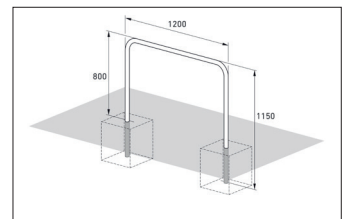

The Safety Bicycle Rest 9100 enables the quick realisation of comfortable bicycle parking systems featuring steadfast stability and exemplary theft protection. Ideal for heavily used parking spaces serving employees, guests, customers or students. The freely mountable frame rests made of corrosion-resistant 48 mm

galvanised steel tubing make it easy to park all bike types and sizes. A post extension (+200 mm) for embedding in concrete or paving is available on request and there are also practical mounting rails on request for row/serial systems.

- + **Sturdy tubular steel construction, galvanised**
- + **48 mm pipe diameter**
- + **For embedding in concrete or bolting down**
- + **Post extension for setting in concrete or under paving**
- + **Mounting rails for row/series installation on request**