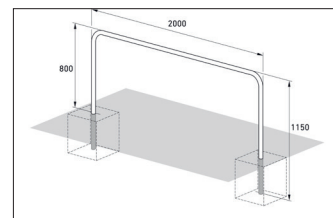

Article number	EAN	Width	Height	Depth
105900024	4250366515861	2000 mm	1150 mm	48 mm

Parking spaces	2
Colour	Silver
Knee-high crossbar	No
Construction type	Single Component
Base material	Steel
Mounting type	Set in concrete
Configuration	Two-sided

- + Sturdy tubular steel construction, galvanised
- + 48 mm pipe diameter
- + For embedding in concrete or bolting down
- + Post extension for setting in concrete or under paving
- + Mounting rails for row/series installation on request