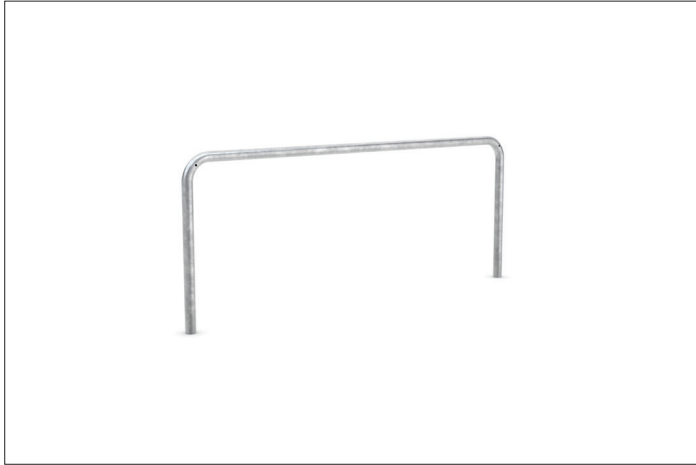

Rows of ease and security for parking bicycles

Stability and anti-theft protection: Safety Bicycle Rest 9100 for setting in concrete or bolting down with optional mounting rails for row/series systems.

Article number	EAN	Width	Height	Depth
105900024	4250366515861	2000 mm	1150 mm	48 mm

Parking spaces	2
Colour	Silver
Knee-high crossbar	No
Construction type	Single Component
Base material	Steel
Mounting type	Set in concrete
Configuration	Two-sided

The Safety Bicycle Rest 9100 enables the quick realisation of comfortable bicycle parking systems featuring steadfast stability and exemplary theft protection. Ideal for heavily used parking spaces serving employees, guests, customers or students. The freely mountable frame rests made of corrosion-resistant 48 mm

galvanised steel tubing make it easy to park all bike types and sizes. A post extension (+200 mm) for embedding in concrete or paving is available on request and there are also practical mounting rails on request for row/serial systems.