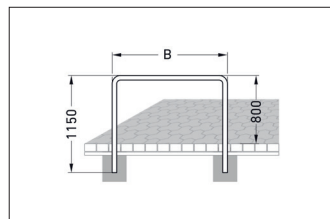

Article number	EAN	Width	Height	Depth
105900024	4250366515861	2000 mm	1150 mm	48 mm

Parking spaces	2
Colour	Silver
Knee-high crossbar	No
Construction type	Single Component
Base material	Steel
Mounting type	Set in concrete
Configuration	Two-sided

galvanised steel tubing make it easy to park all bike types and sizes. A post extension (+200 mm) for embedding in concrete or paving is available on request and there are also practical mounting rails on request for row/serial systems.

- + **Sturdy tubular steel construction, galvanised**
- + **48 mm pipe diameter**
- + **For embedding in concrete or bolting down**
- + **Post extension for setting in concrete or under paving**
- + **Mounting rails for row/series installation on request**