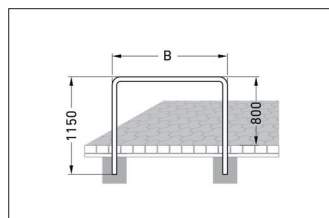

Article number	EAN	Width	Height	Depth
105900024	4250366515861	2000 mm	1150 mm	48 mm

Parking spaces	2
Colour	Silver
Knee-high crossbar	No
Construction type	Single Component
Base material	Steel
Mounting type	Set in concrete
Configuration	Two-sided

galvanised steel tubing make it easy to park all bike types and sizes. A post extension (+200 mm) for embedding in concrete or paving is available on request and there are also practical mounting rails on request for row/serial systems.

- + Sturdy tubular steel construction, galvanised
- + 48 mm pipe diameter
- + For embedding in concrete or bolting down
- + Post extension for setting in concrete or under paving
- + Mounting rails for row/series installation on request