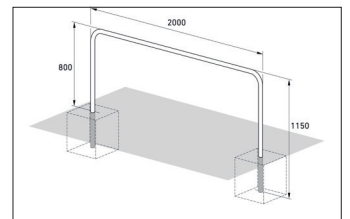

The Safety Bicycle Rest 9100 enables the quick realisation of comfortable bicycle parking systems featuring steadfast stability and exemplary theft protection. Ideal for heavily used parking spaces serving employees, guests, customers or students. The freely mountable frame rests made of corrosion-resistant 48 mm

galvanised steel tubing make it easy to park all bike types and sizes. A post extension (+200 mm) for embedding in concrete or paving is available on request and there are also practical mounting rails on request for row/serial systems.

- + **Sturdy tubular steel construction, galvanised**
- + **48 mm pipe diameter**
- + **For embedding in concrete or bolting down**
- + **Post extension for setting in concrete or under paving**
- + **Mounting rails for row/series installation on request**