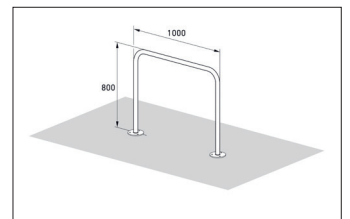

The Safety Bicycle Rest 9100 enables the quick realisation of comfortable bicycle parking systems featuring steadfast stability and exemplary theft protection. Ideal for heavily used parking spaces serving employees, guests, customers or students. The freely mountable frame rests made of corrosion-resistant 48 mm

galvanised steel tubing make it easy to park all bike types and sizes. A post extension (+200 mm) for embedding in concrete or paving is available on request and there are also practical mounting rails on request for row/serial systems.

- + **Sturdy tubular steel construction, galvanised**
- + **48 mm pipe diameter**
- + **For embedding in concrete or bolting down**
- + **Post extension for setting in concrete or under paving**
- + **Mounting rails for row/series installation on request**