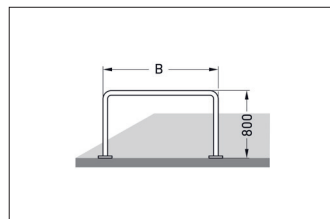

Article number	EAN	Width	Height	Depth
105900034	4250366515953	1000 mm	800 mm	48 mm

Parking spaces	2
Colour	Silver
Knee-high crossbar	No
Construction type	Single Component
Base material	Steel
Mounting type	Floor mounting
Configuration	Two-sided

- + **Sturdy tubular steel construction, galvanised**
- + **48 mm pipe diameter**
- + **For embedding in concrete or bolting down**
- + **Post extension for setting in concrete or under paving**
- + **Mounting rails for row/series installation on request**