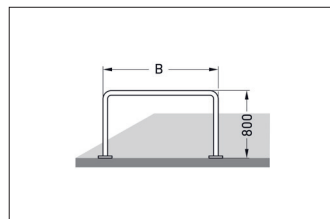

Article number	EAN	Width	Height	Depth
105900035	4250366515960	1200 mm	800 mm	48 mm

Parking spaces	2
Colour	Silver
Knee-high crossbar	No
Construction type	Single Component
Base material	Steel
Mounting type	Floor mounting
Configuration	Two-sided

- + **Sturdy tubular steel construction, galvanised**
- + **48 mm pipe diameter**
- + **For embedding in concrete or bolting down**
- + **Post extension for setting in concrete or under paving**
- + **Mounting rails for row/series installation on request**