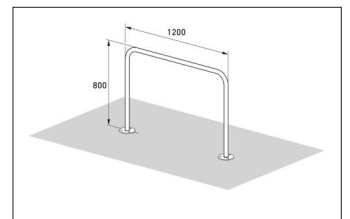

The Safety Bicycle Rest 9100 enables the quick realisation of comfortable bicycle parking systems featuring steadfast stability and exemplary theft protection. Ideal for heavily used parking spaces serving employees, guests, customers or students. The freely mountable frame rests made of corrosion-resistant 48 mm

galvanised steel tubing make it easy to park all bike types and sizes. A post extension (+200 mm) for embedding in concrete or paving is available on request and there are also practical mounting rails on request for row/serial systems.

- + **Sturdy tubular steel construction, galvanised**
- + **48 mm pipe diameter**
- + **For embedding in concrete or bolting down**
- + **Post extension for setting in concrete or under paving**
- + **Mounting rails for row/series installation on request**