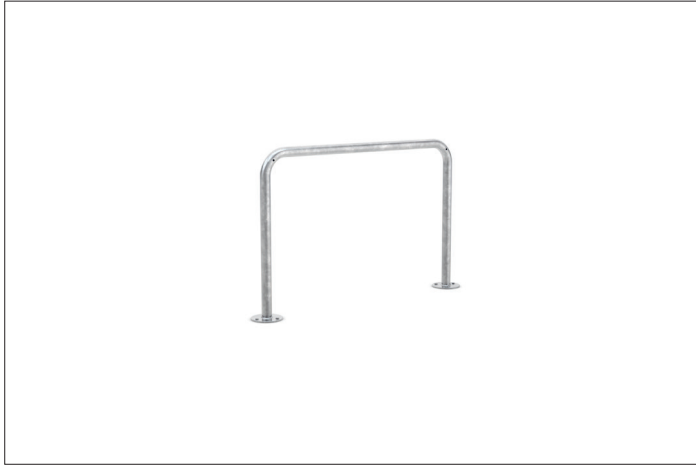

Rows of ease and security for parking bicycles

Stability and anti-theft protection: Safety Bicycle Rest 9100 for setting in concrete or bolting down with optional mounting rails for row/series systems.

Article number	EAN	Width	Height	Depth
105900035	4250366515960	1200 mm	800 mm	48 mm

Parking spaces	2
Colour	Silver
Knee-high crossbar	No
Construction type	Single Component
Base material	Steel
Mounting type	Floor mounting
Configuration	Two-sided

The Safety Bicycle Rest 9100 enables the quick realisation of comfortable bicycle parking systems featuring steadfast stability and exemplary theft protection. Ideal for heavily used parking spaces serving employees, guests, customers or students. The freely mountable frame rests made of corrosion-resistant 48 mm

galvanised steel tubing make it easy to park all bike types and sizes. A post extension (+200 mm) for embedding in concrete or paving is available on request and there are also practical mounting rails on request for row/serial systems.