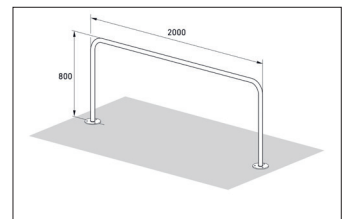

The Safety Bicycle Rest 9100 enables the quick realisation of comfortable bicycle parking systems featuring steadfast stability and exemplary theft protection. Ideal for heavily used parking spaces serving employees, guests, customers or students. The freely mountable frame rests made of corrosion-resistant 48 mm

galvanised steel tubing make it easy to park all bike types and sizes. A post extension (+200 mm) for embedding in concrete or paving is available on request and there are also practical mounting rails on request for row/serial systems.

- + **Sturdy tubular steel construction, galvanised**
- + **48 mm pipe diameter**
- + **For embedding in concrete or bolting down**
- + **Post extension for setting in concrete or under paving**
- + **Mounting rails for row/series installation on request**