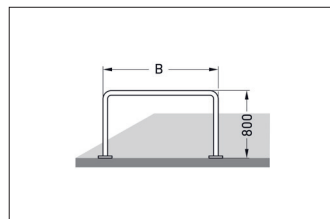

Article number	EAN	Width	Height	Depth
105900037	4250366515984	2000 mm	800 mm	48 mm

Parking spaces	2
Colour	Silver
Knee-high crossbar	No
Construction type	Single Component
Base material	Steel
Mounting type	Floor mounting
Configuration	Two-sided

- + **Sturdy tubular steel construction, galvanised**
- + **48 mm pipe diameter**
- + **For embedding in concrete or bolting down**
- + **Post extension for setting in concrete or under paving**
- + **Mounting rails for row/series installation on request**