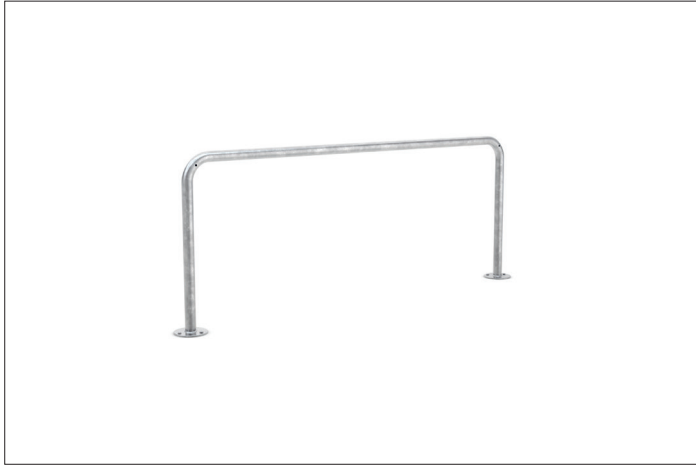

Rows of ease and security for parking bicycles

Stability and anti-theft protection: Safety Bicycle Rest 9100 for setting in concrete or bolting down with optional mounting rails for row/series systems.

Article number	EAN	Width	Height	Depth
105900037	4250366515984	2000 mm	800 mm	48 mm

Parking spaces	2
Colour	Silver
Knee-high crossbar	No
Construction type	Single Component
Base material	Steel
Mounting type	Floor mounting
Configuration	Two-sided

The Safety Bicycle Rest 9100 enables the quick realisation of comfortable bicycle parking systems featuring steadfast stability and exemplary theft protection. Ideal for heavily used parking spaces serving employees, guests, customers or students. The freely mountable frame rests made of corrosion-resistant 48 mm

galvanised steel tubing make it easy to park all bike types and sizes. A post extension (+200 mm) for embedding in concrete or paving is available on request and there are also practical mounting rails on request for row/serial systems.