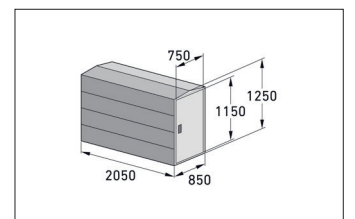

Thanks to the BikeBox 1, wind and rain or thieves and vandals can no longer harm your bikes. Bicycles of all sizes and types, with and without luggage, can be stored safely and comfortably in its modular construction made of sturdy, corrosion-resistant sheet steel. The BikeBox 1 is ideal for schools, sports facilities, government agencies, companies, campsites, residential complexes, private

households or bike & ride stations – wherever high-quality bicycles, pedelecs and e-bikes have to be safely parked overnight or even longer. A coin deposit lock protects against unauthorised access. The modular design allows replacement of individual parts and enables the extension to a series of systems of any size.

- + Robust sheet steel construction
- + Corrosion-resistant value-retention through galvanising
- + Equipped with coin deposit lock
- + Modular design for replacement and extension
- + With gable or arch roof