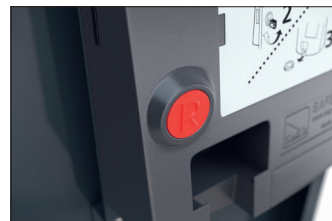

## Effective all-round protection for your bike

Bicycle locker in modular design made of robust sheet steel, corrosion-protected and value retentive. With coin deposit lock and parking rail

| Article number | EAN | Width  | Height  | Depth   |
|----------------|-----|--------|---------|---------|
| 122000087      |     | 850 mm | 1250 mm | 2050 mm |

|                         |                             |
|-------------------------|-----------------------------|
| Add-on unit             | No                          |
| Exterior wall thickness | 0,75 mm                     |
| Parking spaces          | 1                           |
| Colour                  | RAL 7016 - Anthracite grey  |
| Base material           | Steel                       |
| Weight                  | 87,60 kg                    |
| Surface finish          | Galvanised and color coated |
| Tyre width              | 64 mm                       |
| Locking mechanism       | Coin deposit lock           |
| Configuration           | One-sided                   |

households or bike & ride stations – wherever high-quality bicycles, pedelecs and e-bikes have to be safely parked overnight or even longer. A coin deposit lock protects against unauthorised access. The modular design allows replacement of individual parts and enables the extension to a series of systems of any size.

- + Robust sheet steel construction
- + Corrosion-resistant value-retention through galvanising
- + Equipped with coin deposit lock
- + Modular design for replacement and extension
- + With gable or arch roof